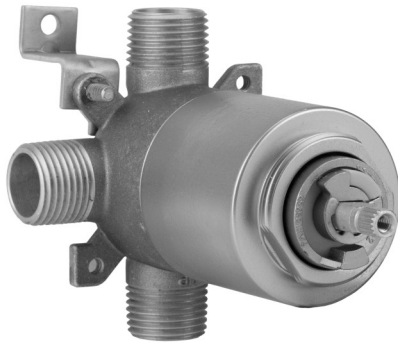

## Compact Pressure Balance Cycling Valve Model #: J-COM-CSV

### FEATURES:

- All Brass Body
- Pressure balance valve mixes hot & cold water
- Anti-scald protection
- Rotating the handle counter clockwise turns on the water & controls the water temperature
- Ceramic cartridge
- 1/2" NPT male ports
- 4.75 GPM flow @ 60 PSI
- Extension kit available for deep wall installations, J-CSV-EXT- designate finish
- Ideal for Bidet Handshowers
- Requires B426-TRIM-