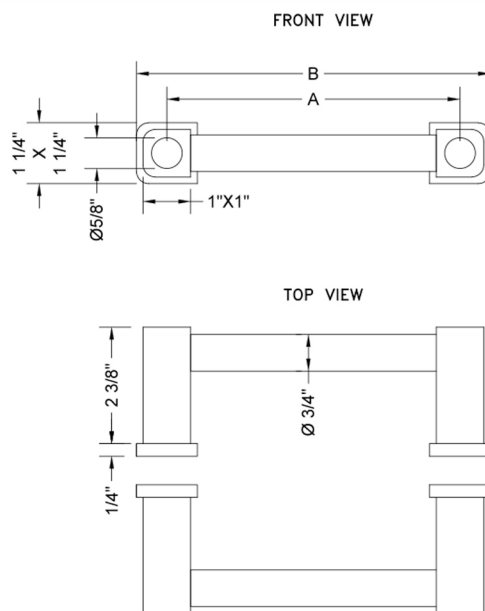

## 24" H80 Contempo Back to Back Shower Door Pull

**Model #: H80-BB-24-**

### FEATURES:

- Can be mounted vertically or horizontally
- Can be used as a towel bar when mounted horizontally
- Not to be used as a grab bar
- All brass construction, full polished & plated
- Includes rubber gaskets for glass door installation
- Custom sizes available- Contact JACLO for pricing & availability

### SPECIFICATION DRAWING:

CONTEMPO BACK TO BACK DOOR PULLS			
PART. #	SPECIFICS	A	B
H80-BB	6" CENTER TO CENTER	6"	7 1/2"
H80-BB-8	8" CENTER TO CENTER	8"	9 1/2"
H80-BB-12	12" CENTER TO CENTER	12"	13 1/2"
H80-BB-16	16" CENTER TO CENTER	16"	17 1/2"
H80-BB-18	18" CENTER TO CENTER	18"	19 1/2"
H80-BB-24	24" CENTER TO CENTER	24"	25 1/2"
H80-BB-32	32" CENTER TO CENTER	32"	33 1/2"