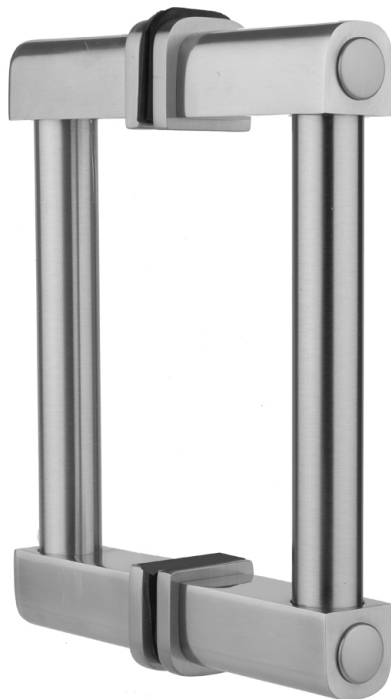

## 24" H80 Contempo Back to Back Shower Door Pull

**Model #: H80-BB-24-**

### FEATURES:

- Can be mounted vertically or horizontally
- Can be used as a towel bar when mounted horizontally
- Not to be used as a grab bar
- All brass construction, full polished & plated
- Includes rubber gaskets for glass door installation
- Custom sizes available- Contact JACLO for pricing & availability

### AVAILABLE FINISHES:

Polished Chrome (PCH)	Satin Chrome (SC)	Bronze Umber (BU)
Satin Nickel (SN)	Pewter (PEW)	Caramel Bronze (CB)
Polished Nickel (PN)	Antique Brass (AB)	Antique Copper (ACU)
Oil-Rubbed Bronze (ORB)	Polished Brass (PB)	Polished Copper (PCU)
Vintage Bronze (VB)	Satin Brass (SB)	Rose Gold (RG)
Matte Black (MBK)	Satin Gold (SG)	Polished Gold (PG)
Black Nickel (BKN)	Bombay Gold (BG)	Jewelers Gold (JG)
Europa Bronze (EB)	White (WH)	Sedona Beige (SDB)
Tristan Brass (TB)	Unlacquered Brass (ULB)	Satin Cooper (SCU)

### SPECIFICATION DRAWING:

CONTEMPO BACK TO BACK DOOR PULLS			
PART. #	SPECIFICS	A	B
H80-BB	6" CENTER TO CENTER	6"	7 1/2"
H80-BB-8	8" CENTER TO CENTER	8"	9 1/2"
H80-BB-12	12" CENTER TO CENTER	12"	13 1/2"
H80-BB-16	16" CENTER TO CENTER	16"	17 1/2"
H80-BB-18	18" CENTER TO CENTER	18"	19 1/2"
H80-BB-24	24" CENTER TO CENTER	24"	25 1/2"
H80-BB-32	32" CENTER TO CENTER	32"	33 1/2"