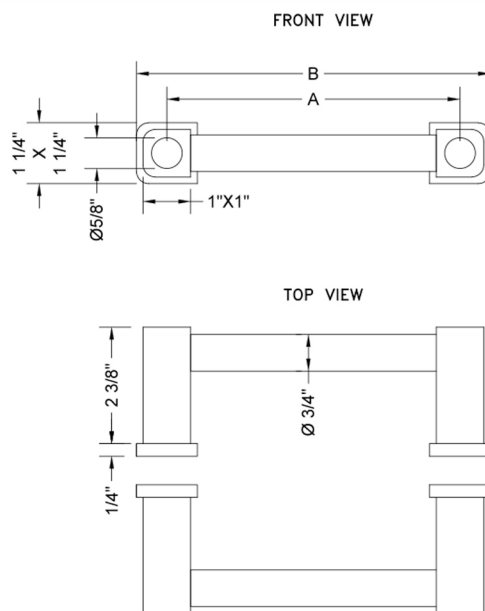

12" H80 Contempo Back to Back Shower Door Pull

Model #: H80-BB-12-

FEATURES:

- Can be mounted vertically or horizontally
- Can be used as a towel bar when mounted horizontally
- Not to be used as a grab bar
- All brass construction, full polished & plated
- Includes rubber gaskets for glass door installation
- Custom sizes available- Contact JACLO for pricing & availability

SPECIFICATION DRAWING:

CONTEMPO BACK TO BACK DOOR PULLS			
PART. #	SPECIFICS	A	B
H80-BB	6" CENTER TO CENTER	6"	7 1/2"
H80-BB-8	8" CENTER TO CENTER	8"	9 1/2"
H80-BB-12	12" CENTER TO CENTER	12"	13 1/2"
H80-BB-16	16" CENTER TO CENTER	16"	17 1/2"
H80-BB-18	18" CENTER TO CENTER	18"	19 1/2"
H80-BB-24	24" CENTER TO CENTER	24"	25 1/2"
H80-BB-32	32" CENTER TO CENTER	32"	33 1/2"