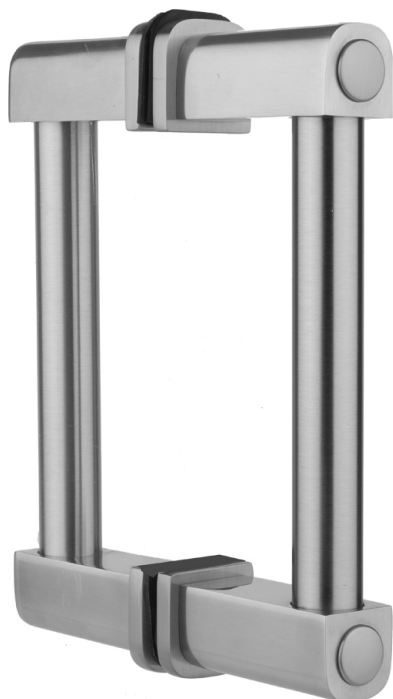

12" H80 Contempo Back to Back Shower Door Pull

Model #: H80-BB-12-

FEATURES:

- Can be mounted vertically or horizontally
- Can be used as a towel bar when mounted horizontally
- Not to be used as a grab bar
- All brass construction, full polished & plated
- Includes rubber gaskets for glass door installation
- Custom sizes available- Contact JACLO for pricing & availability

AVAILABLE FINISHES:

Polished Chrome (PCH)	Satin Chrome (SC)	Bronze Umber (BU)
Satin Nickel (SN)	Pewter (PEW)	Caramel Bronze (CB)
Polished Nickel (PN)	Antique Brass (AB)	Antique Copper (ACU)
Oil-Rubbed Bronze (ORB)	Polished Brass (PB)	Polished Copper (PCU)
Vintage Bronze (VB)	Satin Brass (SB)	Rose Gold (RG)
Matte Black (MBK)	Satin Gold (SG)	Polished Gold (PG)
Black Nickel (BKN)	Bombay Gold (BG)	Jewelers Gold (JG)
Europa Bronze (EB)	White (WH)	Sedona Beige (SDB)
Tristan Brass (TB)	Unlacquered Brass (ULB)	Satin Cooper (SCU)

SPECIFICATION DRAWING:

CONTEMPO BACK TO BACK DOOR PULLS			
PART. #	SPECIFICS	A	B
H80-BB	6" CENTER TO CENTER	6"	7 1/2"
H80-BB-8	8" CENTER TO CENTER	8"	9 1/2"
H80-BB-12	12" CENTER TO CENTER	12"	13 1/2"
H80-BB-16	16" CENTER TO CENTER	16"	17 1/2"
H80-BB-18	18" CENTER TO CENTER	18"	19 1/2"
H80-BB-24	24" CENTER TO CENTER	24"	25 1/2"
H80-BB-32	32" CENTER TO CENTER	32"	33 1/2"