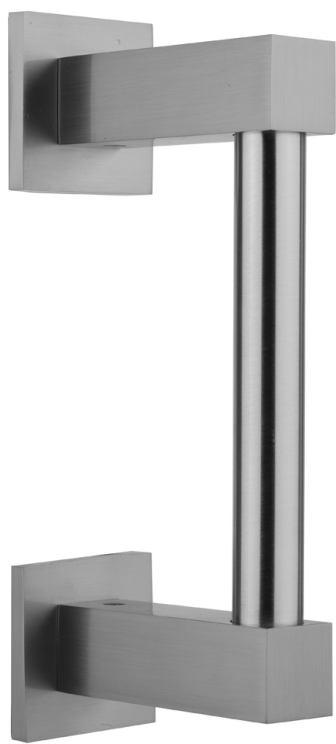

24" Cubix® H42 Front Mount Shower Door Pull

Model #: H42-FM-24-

FEATURES:

- Can be mounted vertically or horizontally
- Can be used as a towel bar, foot rest, or shaving station when mounted horizontally
- Not to be used as a grab bar
- All brass construction, full polished & plated
- For Glass Installation: Separate mounting kit required (H42-GLSKIT)
- Custom sizes available- Contact JACLO for pricing & availability

AVAILABLE FINISHES:

Polished Chrome (PCH)	Satin Chrome (SC)	Bronze Umber (BU)
Satin Nickel (SN)	Pewter (PEW)	Caramel Bronze (CB)
Polished Nickel (PN)	Antique Brass (AB)	Antique Copper (ACU)
Oil-Rubbed Bronze (ORB)	Polished Brass (PB)	Polished Copper (PCU)
Vintage Bronze (VB)	Satin Brass (SB)	Rose Gold (RG)
Matte Black (MBK)	Satin Gold (SG)	Polished Gold (PG)
Black Nickel (BKN)	Bombay Gold (BG)	Jewelers Gold (JG)
Europa Bronze (EB)	White (WH)	Sedona Beige (SDB)
Tristan Brass (TB)	Unlacquered Brass (ULB)	Satin Cooper (SCU)

SPECIFICATION DRAWING:

CUBIX® FRONT MOUNT DOOR PULL			
PART. #	SPECIFICS	A	B
H42-FM	6" CENTER TO CENTER	6"	7 1/2"
H42-FM-08	8" CENTER TO CENTER	8"	9 1/2"
H42-FM-12	12" CENTER TO CENTER	12"	13 1/2"
H42-FM-16	16" CENTER TO CENTER	16"	17 1/2"
H42-FM-18	18" CENTER TO CENTER	18"	19 1/2"
H42-FM-24	24" CENTER TO CENTER	24"	25 1/2"
H42-FM-32	32" CENTER TO CENTER	32"	33 1/2"