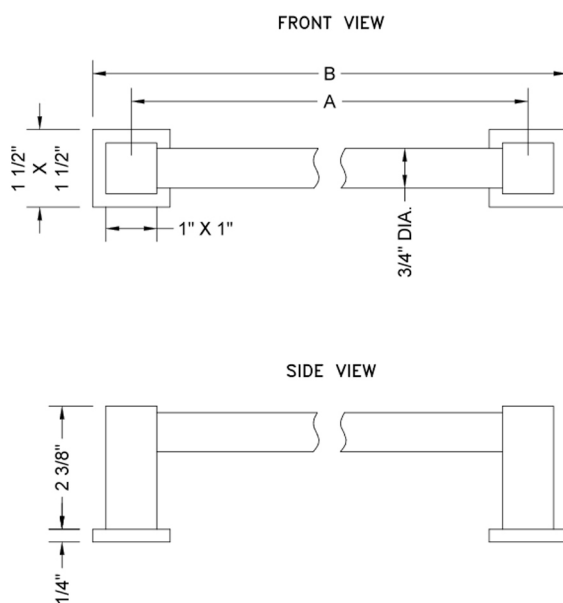

24" Cubix® H42 Front Mount Shower Door Pull

Model #: H42-FM-24-

FEATURES:

- Can be mounted vertically or horizontally
- Can be used as a towel bar, foot rest, or shaving station when mounted horizontally
- Not to be used as a grab bar
- All brass construction, full polished & plated
- For Glass Installation: Separate mounting kit required (H42-GLSKIT)
- Custom sizes available- Contact JACLO for pricing & availability

SPECIFICATION DRAWING:

CUBIX® FRONT MOUNT DOOR PULL			
PART. #	SPECIFICS	A	B
H42-FM	6" CENTER TO CENTER	6"	7 1/2"
H42-FM-08	8" CENTER TO CENTER	8"	9 1/2"
H42-FM-12	12" CENTER TO CENTER	12"	13 1/2"
H42-FM-16	16" CENTER TO CENTER	16"	17 1/2"
H42-FM-18	18" CENTER TO CENTER	18"	19 1/2"
H42-FM-24	24" CENTER TO CENTER	24"	25 1/2"
H42-FM-32	32" CENTER TO CENTER	32"	33 1/2"