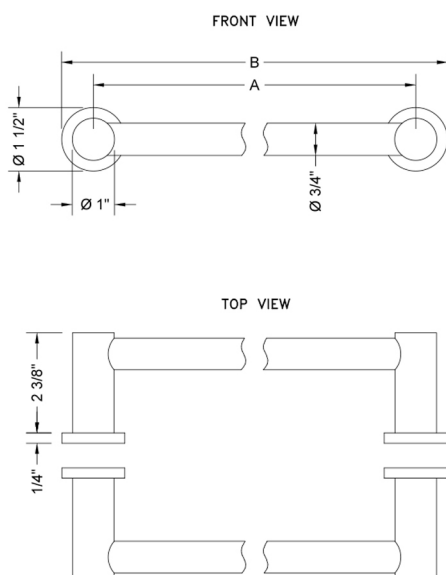

6" H40 Contempo II Back to Back Shower Door Pull

Model #: H40-BB-

FEATURES:

- Can be mounted vertically or horizontally
- Can be used as a towel bar when mounted horizontally
- Not to be used as a grab bar
- All brass construction, full polished & plated
- Includes rubber gaskets for glass door installation
- Custom sizes available- Contact JACLO for pricing & availability

SPECIFICATION DRAWING:

CONTEMPO BACK TO BACK DOOR HANDLES			
PART. #	SPECIFICS	A	B
H40-BB-XXX	6" C TO C	6"	7 1/2"
H40-BB-08-XXX	8" C TO C	8"	9 1/2"
H40-BB-12-XXX	12" C TO C	12"	13 1/2"
H40-BB-16-XXX	16" C TO C	16"	17 1/2"
H40-BB-18-XXX	18" C TO C	18"	19 1/2"
H40-BB-24-XXX	24" C TO C	24"	25 1/2"
H40-BB-32-XXX	32" C TO C	32"	33 1/2"