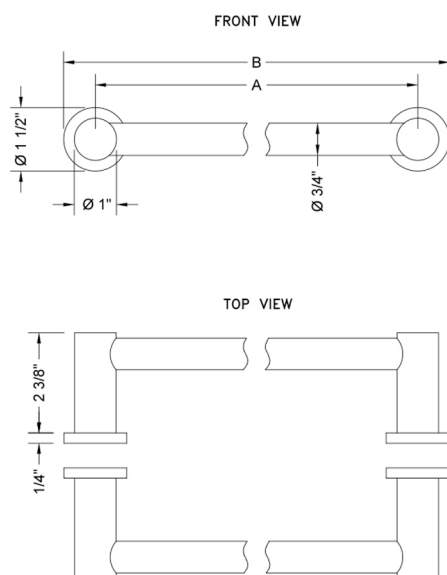

## 24" H40 Contempo II Back to Back Shower Door Pull

**Model #: H40-BB-24-**

### FEATURES:

- Can be mounted vertically or horizontally
- Can be used as a towel bar when mounted horizontally
- Not to be used as a grab bar
- All brass construction, full polished & plated
- Includes rubber gaskets for glass door installation
- Custom sizes available- Contact JACLO for pricing & availability

### SPECIFICATION DRAWING:

CONTEMPO BACK TO BACK DOOR HANDLES			
PART. #	SPECIFICS	A	B
H40-BB-XXX	6" C TO C	6"	7 1/2"
H40-BB-08-XXX	8" C TO C	8"	9 1/2"
H40-BB-12-XXX	12" C TO C	12"	13 1/2"
H40-BB-16-XXX	16" C TO C	16"	17 1/2"
H40-BB-18-XXX	18" C TO C	18"	19 1/2"
H40-BB-24-XXX	24" C TO C	24"	25 1/2"
H40-BB-32-XXX	32" C TO C	32"	33 1/2"