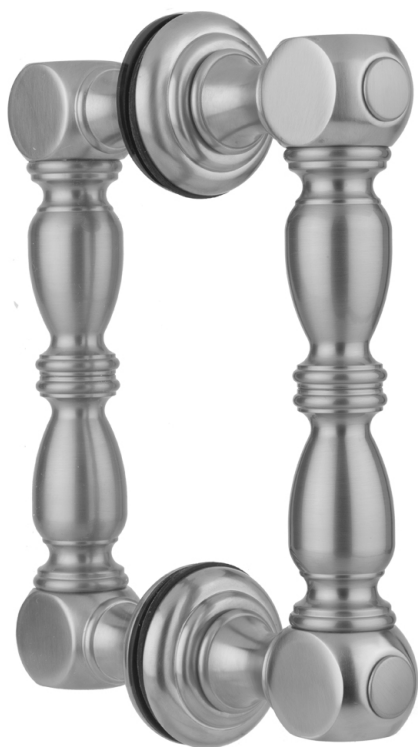

6" H21 Back to Back Shower Door Pull wth Finials

Model #: H21-BB-

FEATURES:

- Can be mounted vertically or horizontally
- Can be used as a towel bar when mounted horizontally
- Not to be used as a grab bar
- All brass construction, full polished & plated
- Includes rubber gaskets for glass door installation
- Custom sizes available- Contact JACLO for pricing & availability

AVAILABLE FINISHES:

Polished Chrome (PCH)	Satin Chrome (SC)	Bronze Umber (BU)
Satin Nickel (SN)	Pewter (PEW)	Caramel Bronze (CB)
Polished Nickel (PN)	Antique Brass (AB)	Antique Copper (ACU)
Oil-Rubbed Bronze (ORB)	Polished Brass (PB)	Polished Copper (PCU)
Vintage Bronze (VB)	Satin Brass (SB)	Rose Gold (RG)
Matte Black (MBK)	Satin Gold (SG)	Polished Gold (PG)
Black Nickel (BKN)	Bombay Gold (BG)	Jewelers Gold (JG)
Europa Bronze (EB)	White (WH)	Sedona Beige (SDB)
Tristan Brass (TB)	Unlacquered Brass (ULB)	Satin Cooper (SCU)