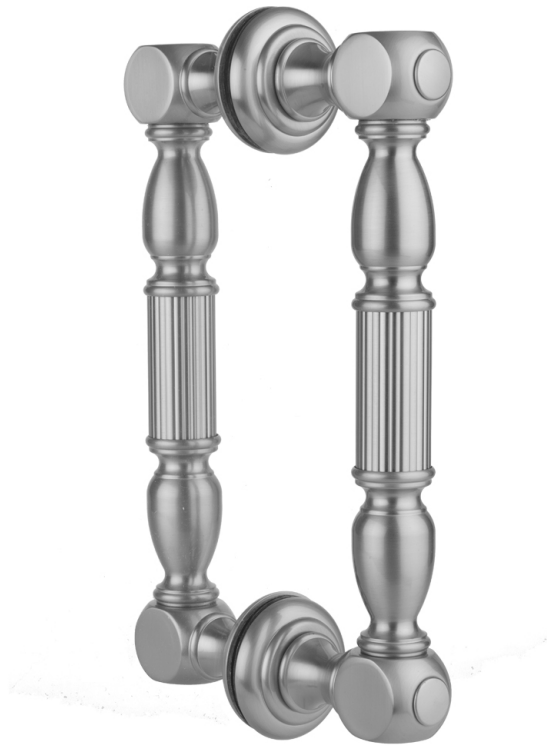

## 12" H21 Back to Back Shower Door Pull wth Finials

**Model #: H21-BB-12-**

### FEATURES:

- Can be mounted vertically or horizontally
- Can be used as a towel bar when mounted horizontally
- Not to be used as a grab bar
- All brass construction, full polished & plated
- Includes rubber gaskets for glass door installation
- Custom sizes available- Contact JACLO for pricing & availability

### AVAILABLE FINISHES:

Polished Chrome (PCH)	Satin Chrome (SC)	Bronze Umber (BU)
Satin Nickel (SN)	Pewter (PEW)	Caramel Bronze (CB)
Polished Nickel (PN)	Antique Brass (AB)	Antique Copper (ACU)
Oil-Rubbed Bronze (ORB)	Polished Brass (PB)	Polished Copper (PCU)
Vintage Bronze (VB)	Satin Brass (SB)	Rose Gold (RG)
Matte Black (MBK)	Satin Gold (SG)	Polished Gold (PG)
Black Nickel (BKN)	Bombay Gold (BG)	Jewelers Gold (JG)
Europa Bronze (EB)	White (WH)	Sedona Beige (SDB)
Tristan Brass (TB)	Unlacquered Brass (ULB)	Satin Cooper (SCU)

### FRONT VIEW

BRASS LUXURY BACK TO BACK DOOR PULL			
PART. #	DESCRIPTION	A	B
H21-BB-8	8" CENTER TO CENTER	8"	10"
H21-BB-12	12" CENTER TO CENTER	12"	14"
H21-BB-16	16" CENTER TO CENTER	16"	18"
H21-BB-18	18" CENTER TO CENTER	18"	20"
H21-BB-24	24" CENTER TO CENTER	24"	26"
H21-BB-32	32" CENTER TO CENTER	32"	34"