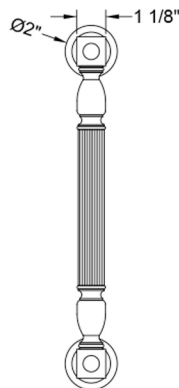

## 12" H21 Back to Back Shower Door Pull wth Finials

**Model #: H21-BB-12-**

### FEATURES:

- Can be mounted vertically or horizontally
- Can be used as a towel bar when mounted horizontally
- Not to be used as a grab bar
- All brass construction, full polished & plated
- Includes rubber gaskets for glass door installation
- Custom sizes available- Contact JACLO for pricing & availability

### SPECIFICATION DRAWING:

### FRONT VIEW

BRASS LUXURY BACK TO BACK DOOR PULL			
PART. #	DESCRIPTION	A	B
H21-BB-8	8" CENTER TO CENTER	8"	10"
H21-BB-12	12" CENTER TO CENTER	12"	14"
H21-BB-16	16" CENTER TO CENTER	16"	18"
H21-BB-18	18" CENTER TO CENTER	18"	20"
H21-BB-24	24" CENTER TO CENTER	24"	26"
H21-BB-32	32" CENTER TO CENTER	32"	34"