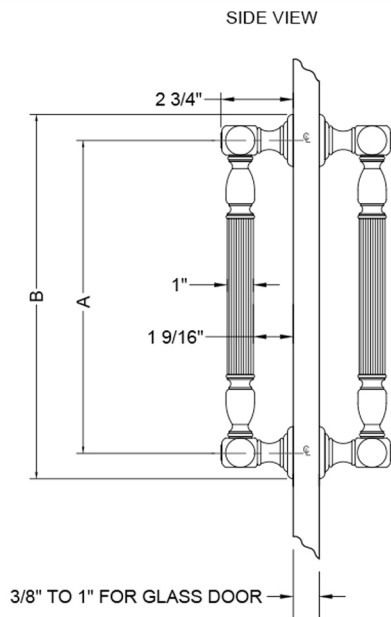

## 12" H21 Back to Back Shower Door Pull wth Finials

**Model #: H21-BB-12-**

### FEATURES:

- Can be mounted vertically or horizontally
- Can be used as a towel bar when mounted horizontally
- Not to be used as a grab bar
- All brass construction, full polished & plated
- Includes rubber gaskets for glass door installation
- Custom sizes available- Contact JACLO for pricing & availability

### FRONT VIEW

BRASS LUXURY BACK TO BACK DOOR PULL			
PART. #	DESCRIPTION	A	B
H21-BB-8	8" CENTER TO CENTER	8"	10"
H21-BB-12	12" CENTER TO CENTER	12"	14"
H21-BB-16	16" CENTER TO CENTER	16"	18"
H21-BB-18	18" CENTER TO CENTER	18"	20"
H21-BB-24	24" CENTER TO CENTER	24"	26"
H21-BB-32	32" CENTER TO CENTER	32"	34"