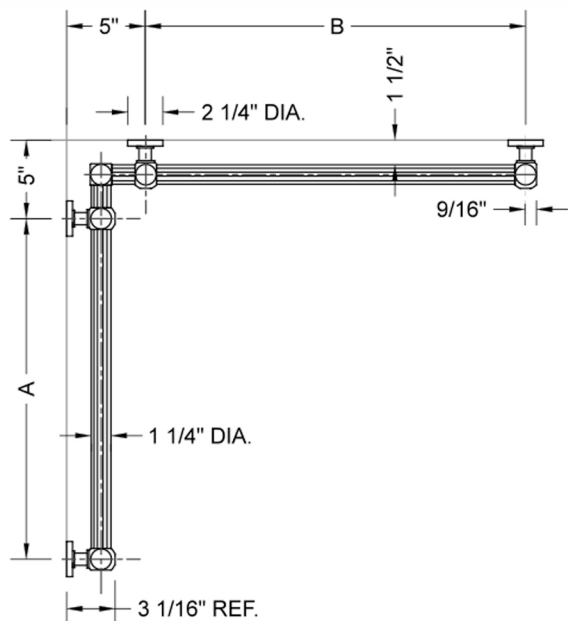

G71 48" x 60" Inside Corner Grab Bar

Model #: **G71-48-60-IC-**

FEATURES:

- ADA compliant when properly installed
- All brass construction, fully polished & plated
- All grab bars can be custom sized. Contact JACLO for pricing & availability
- Optional handshower sliders and toilet paper/wash cloth holders can be added only upon initial order
- Grab bars over 32" REQUIRE a middle post

SPECIFICATION DRAWING:

BRASS LUXURY GRAB BAR							
PART. #	DESCRIPTION	A	B	PART. #	DESCRIPTION	A	B
G71-12-12-IC	CENTER OF POST	12"	12"	G71-24-36-IC	CENTER OF POST	24"	36"
G71-12-16-IC	CENTER OF POST	12"	16"	G71-24-48-IC	CENTER OF POST	24"	48"
G71-12-24-IC	CENTER OF POST	12"	24"	G71-24-60-IC	CENTER OF POST	24"	60"
G71-12-32-IC	CENTER OF POST	12"	32"				
				G71-32-32-IC	CENTER OF POST	32"	32"
G71-12-36-IC	CENTER OF POST	12"	36"	G71-32-36-IC	CENTER OF POST	32"	36"
G71-12-48-IC	CENTER OF POST	12"	48"	G71-32-48-IC	CENTER OF POST	32"	48"
G71-12-60-IC	CENTER OF POST	12"	60"	G71-32-60-IC	CENTER OF POST	32"	60"
G71-16-16-IC	CENTER OF POST	16"	16"	G71-36-36-IC	CENTER OF POST	36"	36"
G71-16-24-IC	CENTER OF POST	16"	24"	G71-36-48-IC	CENTER OF POST	36"	48"
G71-16-32-IC	CENTER OF POST	16"	32"	G71-36-60-IC	CENTER OF POST	36"	60"
G71-16-36-IC	CENTER OF POST	16"	36"	G71-48-48-IC	CENTER OF POST	48"	48"
G71-16-48-IC	CENTER OF POST	16"	48"	G71-48-60-IC	CENTER OF POST	48"	60"
G71-16-60-IC	CENTER OF POST	16"	60"				
				G71-60-60-IC	CENTER OF POST	60"	60"
G71-24-24-IC	CENTER OF POST	24"	24"				
G71-24-32-IC	CENTER OF POST	24"	32"				