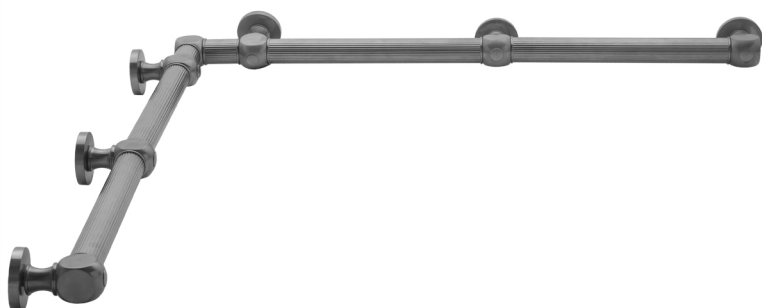

G71 48" x 60" Inside Corner Grab Bar

Model #: **G71-48-60-IC-**

FEATURES:

- ADA compliant when properly installed
- All brass construction, fully polished & plated
- All grab bars can be custom sized. Contact JACLO for pricing & availability
- Optional handshower sliders and toilet paper/wash cloth holders can be added only upon initial order
- Grab bars over 32" REQUIRE a middle post

AVAILABLE FINISHES:

Polished Chrome (PCH)	Satin Chrome (SC)	Bronze Umber (BU)
Satin Nickel (SN)	Pewter (PEW)	Caramel Bronze (CB)
Polished Nickel (PN)	Antique Brass (AB)	Antique Copper (ACU)
Oil-Rubbed Bronze (ORB)	Polished Brass (PB)	Polished Copper (PCU)
Vintage Bronze (VB)	Satin Brass (SB)	Rose Gold (RG)
Matte Black (MBK)	Satin Gold (SG)	Polished Gold (PG)
Black Nickel (BKN)	Bombay Gold (BG)	Jewelers Gold (JG)
Europa Bronze (EB)	White (WH)	Sedona Beige (SDB)
Tristan Brass (TB)	Unlacquered Brass (ULB)	Satin Cooper (SCU)