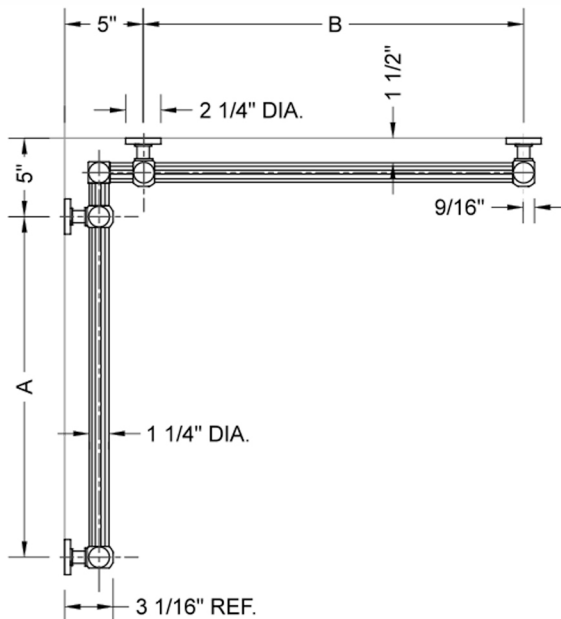

G71 48" x 48" Inside Corner Grab Bar

Model #: G71-48-48-IC-

FEATURES:

- ADA compliant when properly installed
- All brass construction, fully polished & plated
- All grab bars can be custom sized. Contact JACLO for pricing & availability
- Optional handshower sliders and toilet paper/wash cloth holders can be added only upon initial order
- Grab bars over 32" REQUIRE a middle post

SPECIFICATION DRAWING:

BRASS LUXURY GRAB BAR							
PART. #	DESCRIPTION	A	B	PART. #	DESCRIPTION	A	B
G71-12-12-IC	CENTER OF POST	12"	12"	G71-24-36-IC	CENTER OF POST	24"	36"
G71-12-16-IC	CENTER OF POST	12"	16"	G71-24-48-IC	CENTER OF POST	24"	48"
G71-12-24-IC	CENTER OF POST	12"	24"	G71-24-60-IC	CENTER OF POST	24"	60"
G71-12-32-IC	CENTER OF POST	12"	32"				
				G71-32-32-IC	CENTER OF POST	32"	32"
G71-12-36-IC	CENTER OF POST	12"	36"	G71-32-36-IC	CENTER OF POST	32"	36"
G71-12-48-IC	CENTER OF POST	12"	48"	G71-32-48-IC	CENTER OF POST	32"	48"
G71-12-60-IC	CENTER OF POST	12"	60"	G71-32-60-IC	CENTER OF POST	32"	60"
G71-16-16-IC	CENTER OF POST	16"	16"	G71-36-36-IC	CENTER OF POST	36"	36"
G71-16-24-IC	CENTER OF POST	16"	24"	G71-36-48-IC	CENTER OF POST	36"	48"
G71-16-32-IC	CENTER OF POST	16"	32"	G71-36-60-IC	CENTER OF POST	36"	60"
G71-16-36-IC	CENTER OF POST	16"	36"	G71-48-48-IC	CENTER OF POST	48"	48"
G71-16-48-IC	CENTER OF POST	16"	48"	G71-48-60-IC	CENTER OF POST	48"	60"
G71-16-60-IC	CENTER OF POST	16"	60"				
				G71-60-60-IC	CENTER OF POST	60"	60"
G71-24-24-IC	CENTER OF POST	24"	24"				
G71-24-32-IC	CENTER OF POST	24"	32"				