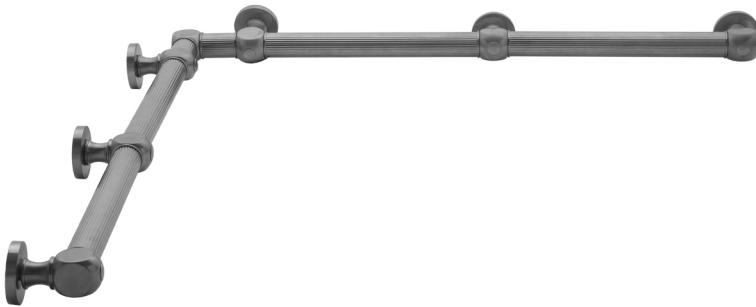

G71 48" x 48" Inside Corner Grab Bar

Model #: G71-48-48-IC-

FEATURES:

- ADA compliant when properly installed
- All brass construction, fully polished & plated
- All grab bars can be custom sized. Contact JACLO for pricing & availability
- Optional handshower sliders and toilet paper/wash cloth holders can be added only upon initial order
- Grab bars over 32" REQUIRE a middle post

AVAILABLE FINISHES:

Polished Chrome (PCH)	Satin Chrome (SC)	Bronze Umber (BU)
Satin Nickel (SN)	Pewter (PEW)	Caramel Bronze (CB)
Polished Nickel (PN)	Antique Brass (AB)	Antique Copper (ACU)
Oil-Rubbed Bronze (ORB)	Polished Brass (PB)	Polished Copper (PCU)
Vintage Bronze (VB)	Satin Brass (SB)	Rose Gold (RG)
Matte Black (MBK)	Satin Gold (SG)	Polished Gold (PG)
Black Nickel (BKN)	Bombay Gold (BG)	Jewelers Gold (JG)
Europa Bronze (EB)	White (WH)	Sedona Beige (SDB)
Tristan Brass (TB)	Unlacquered Brass (ULB)	Satin Cooper (SCU)