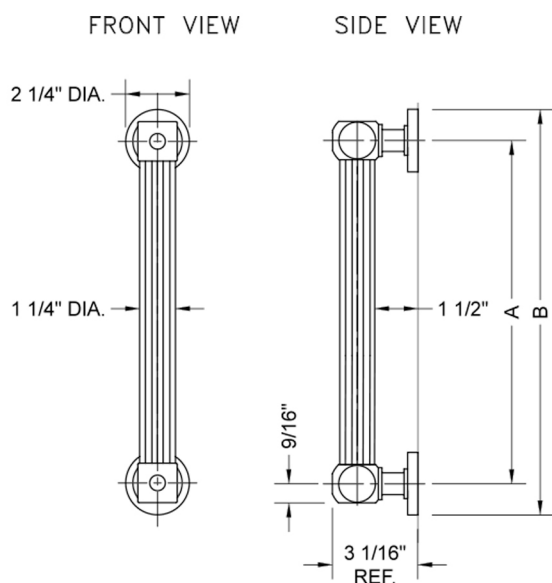

18" G71 Straight Grab Bar

Model #: G71-18-

FEATURES:

- ADA compliant when properly installed
- All brass construction, fully polished & plated
- All grab bars can be custom sized. Contact JACLO for pricing & availability
- Optional handshower sliders and toilet paper/wash cloth holders can be added only upon initial order
- Grab bars over 32" REQUIRE a middle post

SPECIFICATION DRAWING:

BRASS LUXURY GRAB BARS			
PART. #	DESCRIPTION	A	B
G71-12-XX	12" GRAB BAR	12"	14 1/4"
G71-16-XX	16" GRAB BAR	16"	18 1/4"
G71-18-XX	18" GRAB BAR	18"	20 1/4"
G71-24-XX	24" GRAB BAR	24"	26 1/4"
G71-32-XX	32" GRAB BAR	32"	34 1/4"
<i>*NOTE: GRAB BARS OVER 32" REQUIRE A MIDDLE POST</i>			
G71-36-XX	36" GRAB BAR	36"	38 1/4"
G71-42-XX	42" GRAB BAR	42"	44 1/4"
G71-48-XX	48" GRAB BAR	48"	50 1/4"
G71-60-XX	60" GRAB BAR	60"	62 1/4"