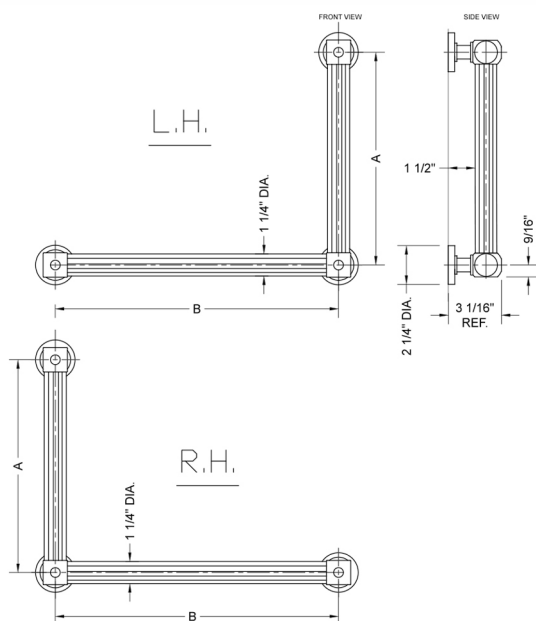

G71 16H x 32W 90° Left Hand Grab Bar

Model #: **G71-16H-32W-LH-**

FEATURES:

- ADA compliant when properly installed
- All brass construction, fully polished & plated
- All grab bars can be custom sized. Contact JACLO for pricing & availability
- Optional handshower sliders and toilet paper/wash cloth holders can be added only upon initial order
- Grab bars over 32" REQUIRE a middle post

SPECIFICATION DRAWING:

BRASS LUXURY GRAB BAR			
PART. #	DESCRIPTION	A H	B W
G71-12H-12W	CENTER TO CENTER	12"	12"
G71-12H-16W	CENTER TO CENTER	12"	16"
G71-12H-24W	CENTER TO CENTER	12"	24"
G71-12H-32W	CENTER TO CENTER	12"	32"
G71-16H-12W	CENTER TO CENTER	16"	12"
G71-16H-16W	CENTER TO CENTER	16"	16"
G71-16H-24W	CENTER TO CENTER	16"	24"
G71-16H-32W	CENTER TO CENTER	16"	32"
G71-24H-12W	CENTER TO CENTER	24"	12"
G71-24H-16W	CENTER TO CENTER	24"	16"
G71-24H-24W	CENTER TO CENTER	24"	24"
G71-24H-32W	CENTER TO CENTER	24"	32"
G71-32H-12W	CENTER TO CENTER	32"	12"
G71-32H-16W	CENTER TO CENTER	32"	16"
G71-32H-24W	CENTER TO CENTER	32"	24"
G71-32H-32W	CENTER TO CENTER	32"	32"