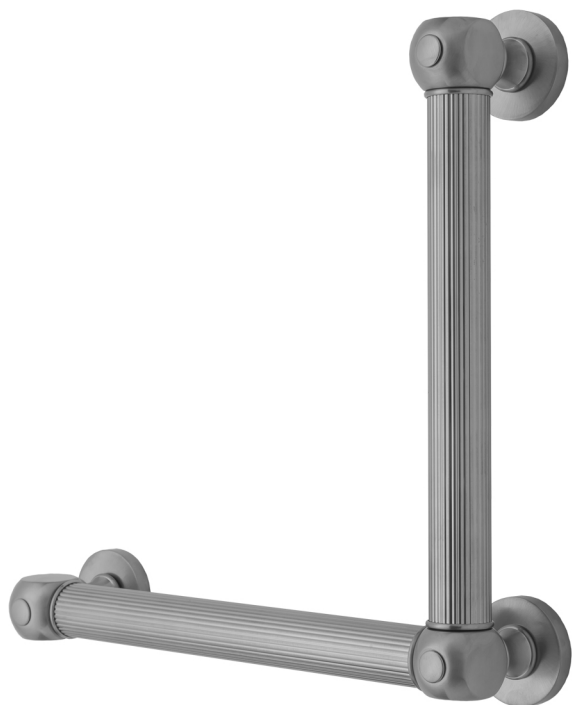

G71 16H x 32W 90° Left Hand Grab Bar

Model #: **G71-16H-32W-LH-**

FEATURES:

- ADA compliant when properly installed
- All brass construction, fully polished & plated
- All grab bars can be custom sized. Contact JACLO for pricing & availability
- Optional handshower sliders and toilet paper/wash cloth holders can be added only upon initial order
- Grab bars over 32" REQUIRE a middle post

AVAILABLE FINISHES:

Polished Chrome (PCH)	Satin Chrome (SC)	Bronze Umber (BU)
Satin Nickel (SN)	Pewter (PEW)	Caramel Bronze (CB)
Polished Nickel (PN)	Antique Brass (AB)	Antique Copper (ACU)
Oil-Rubbed Bronze (ORB)	Polished Brass (PB)	Polished Copper (PCU)
Vintage Bronze (VB)	Satin Brass (SB)	Rose Gold (RG)
Matte Black (MBK)	Satin Gold (SG)	Polished Gold (PG)
Black Nickel (BKN)	Bombay Gold (BG)	Jewelers Gold (JG)
Europa Bronze (EB)	White (WH)	Sedona Beige (SDB)
Tristan Brass (TB)	Unlacquered Brass (ULB)	Satin Cooper (SCU)

SPECIFICATION DRAWING:

BRASS LUXURY GRAB BAR			
PART. #	DESCRIPTION	A H	B W
G71-12H-12W	CENTER TO CENTER	12"	12"
G71-12H-16W	CENTER TO CENTER	12"	16"
G71-12H-24W	CENTER TO CENTER	12"	24"
G71-12H-32W	CENTER TO CENTER	12"	32"
G71-16H-12W	CENTER TO CENTER	16"	12"
G71-16H-16W	CENTER TO CENTER	16"	16"
G71-16H-24W	CENTER TO CENTER	16"	24"
G71-16H-32W	CENTER TO CENTER	16"	32"
G71-24H-12W	CENTER TO CENTER	24"	12"
G71-24H-16W	CENTER TO CENTER	24"	16"
G71-24H-24W	CENTER TO CENTER	24"	24"
G71-24H-32W	CENTER TO CENTER	24"	32"
G71-32H-12W	CENTER TO CENTER	32"	12"
G71-32H-16W	CENTER TO CENTER	32"	16"
G71-32H-24W	CENTER TO CENTER	32"	24"
G71-32H-32W	CENTER TO CENTER	32"	32"