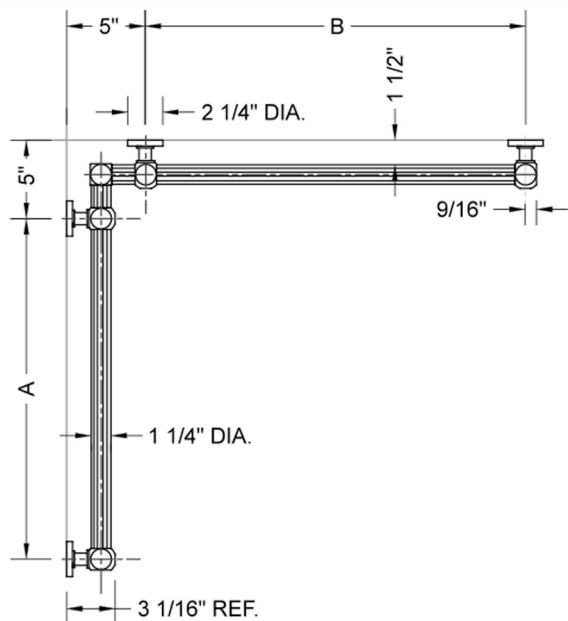

## G71 16" x 36" Inside Corner Grab Bar

Model #: **G71-16-36-IC-**

### FEATURES:

- ADA compliant when properly installed
- All brass construction, fully polished & plated
- All grab bars can be custom sized. Contact JACLO for pricing & availability
- Optional handshower sliders and toilet paper/wash cloth holders can be added only upon initial order
- Grab bars over 32" REQUIRE a middle post

### SPECIFICATION DRAWING:

BRASS LUXURY GRAB BAR							
PART. #	DESCRIPTION	A	B	PART. #	DESCRIPTION	A	B
G71-12-12-IC	CENTER OF POST	12"	12"	G71-24-36-IC	CENTER OF POST	24"	36"
G71-12-16-IC	CENTER OF POST	12"	16"	G71-24-48-IC	CENTER OF POST	24"	48"
G71-12-24-IC	CENTER OF POST	12"	24"	G71-24-60-IC	CENTER OF POST	24"	60"
G71-12-32-IC	CENTER OF POST	12"	32"				
				G71-32-32-IC	CENTER OF POST	32"	32"
G71-12-36-IC	CENTER OF POST	12"	36"	G71-32-36-IC	CENTER OF POST	32"	36"
G71-12-48-IC	CENTER OF POST	12"	48"	G71-32-48-IC	CENTER OF POST	32"	48"
G71-12-60-IC	CENTER OF POST	12"	60"	G71-32-60-IC	CENTER OF POST	32"	60"
G71-16-16-IC	CENTER OF POST	16"	16"	G71-36-36-IC	CENTER OF POST	36"	36"
G71-16-24-IC	CENTER OF POST	16"	24"	G71-36-48-IC	CENTER OF POST	36"	48"
G71-16-32-IC	CENTER OF POST	16"	32"	G71-36-60-IC	CENTER OF POST	36"	60"
G71-16-36-IC	CENTER OF POST	16"	36"	G71-48-48-IC	CENTER OF POST	48"	48"
G71-16-48-IC	CENTER OF POST	16"	48"	G71-48-60-IC	CENTER OF POST	48"	60"
G71-16-60-IC	CENTER OF POST	16"	60"				
				G71-60-60-IC	CENTER OF POST	60"	60"
G71-24-24-IC	CENTER OF POST	24"	24"				
G71-24-32-IC	CENTER OF POST	24"	32"				