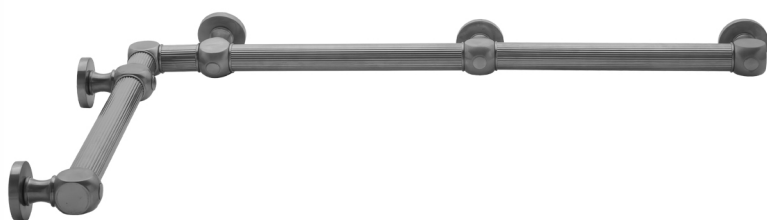

## G71 16" x 36" Inside Corner Grab Bar

Model #: **G71-16-36-IC-**

### FEATURES:

- ADA compliant when properly installed
- All brass construction, fully polished & plated
- All grab bars can be custom sized. Contact JACLO for pricing & availability
- Optional handshower sliders and toilet paper/wash cloth holders can be added only upon initial order
- Grab bars over 32" REQUIRE a middle post

### SPECIFICATION DRAWING:

BRASS LUXURY GRAB BAR							
PART. #	DESCRIPTION	A	B	PART. #	DESCRIPTION	A	B
G71-12-12-IC	CENTER OF POST	12"	12"	G71-24-36-IC	CENTER OF POST	24"	36"
G71-12-16-IC	CENTER OF POST	12"	16"	G71-24-48-IC	CENTER OF POST	24"	48"
G71-12-24-IC	CENTER OF POST	12"	24"	G71-24-60-IC	CENTER OF POST	24"	60"
G71-12-32-IC	CENTER OF POST	12"	32"				
				G71-32-32-IC	CENTER OF POST	32"	32"
G71-12-36-IC	CENTER OF POST	12"	36"	G71-32-36-IC	CENTER OF POST	32"	36"
G71-12-48-IC	CENTER OF POST	12"	48"	G71-32-48-IC	CENTER OF POST	32"	48"
G71-12-60-IC	CENTER OF POST	12"	60"	G71-32-60-IC	CENTER OF POST	32"	60"
G71-16-16-IC	CENTER OF POST	16"	16"	G71-36-36-IC	CENTER OF POST	36"	36"
G71-16-24-IC	CENTER OF POST	16"	24"	G71-36-48-IC	CENTER OF POST	36"	48"
G71-16-32-IC	CENTER OF POST	16"	32"	G71-36-60-IC	CENTER OF POST	36"	60"
G71-16-36-IC	CENTER OF POST	16"	36"	G71-48-48-IC	CENTER OF POST	48"	48"
G71-16-48-IC	CENTER OF POST	16"	48"	G71-48-60-IC	CENTER OF POST	48"	60"
G71-16-60-IC	CENTER OF POST	16"	60"				
				G71-60-60-IC	CENTER OF POST	60"	60"
G71-24-24-IC	CENTER OF POST	24"	24"				
G71-24-32-IC	CENTER OF POST	24"	32"				