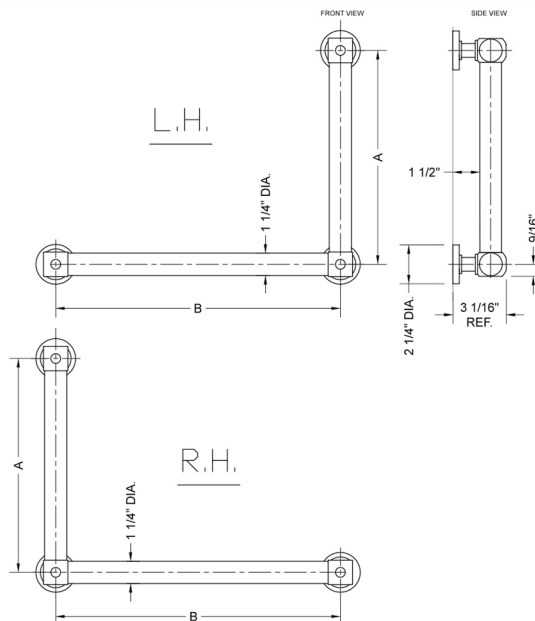

G70 32H x 24W 90° Right Hand Grab Bar

Model #: **G70-32H-24W-RH-**

FEATURES:

- ADA compliant when properly installed
- All brass construction, fully polished & plated
- All grab bars can be custom sized. Contact JACLO for pricing & availability
- Optional handshower sliders and toilet paper/wash cloth holders can be added only upon initial order
- Grab bars over 32" REQUIRE a middle post

SPECIFICATION DRAWING:

BRASS LUXURY GRAB BAR			
PART #	DESCRIPTION	A H	B W
G70-12H-12W	CENTER TO CENTER	12"	12"
G70-12H-16W	CENTER TO CENTER	12"	16"
G70-12H-24W	CENTER TO CENTER	12"	24"
G70-12H-32W	CENTER TO CENTER	12"	32"
G70-16H-12W	CENTER TO CENTER	16"	12"
G70-16H-16W	CENTER TO CENTER	16"	16"
G70-16H-24W	CENTER TO CENTER	16"	24"
G70-16H-32W	CENTER TO CENTER	16"	32"
G70-24H-12W	CENTER TO CENTER	24"	12"
G70-24H-16W	CENTER TO CENTER	24"	16"
G70-24H-24W	CENTER TO CENTER	24"	24"
G70-24H-32W	CENTER TO CENTER	24"	32"
G70-32H-12W	CENTER TO CENTER	32"	12"
G70-32H-16W	CENTER TO CENTER	32"	16"
G70-32H-24W	CENTER TO CENTER	32"	24"
G70-32H-32W	CENTER TO CENTER	32"	32"