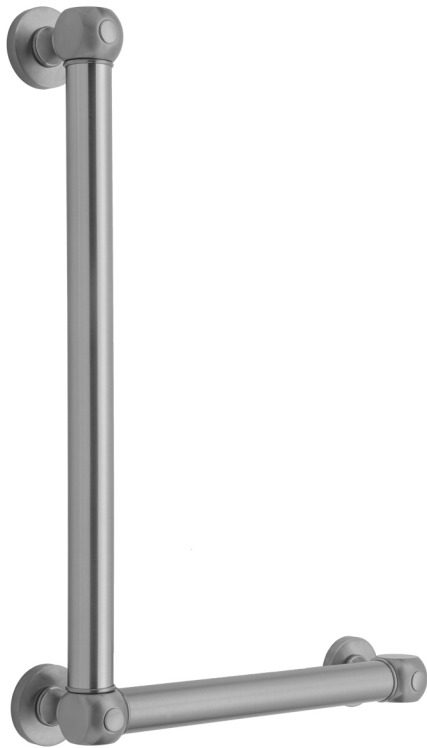

G70 32H x 24W 90° Right Hand Grab Bar

Model #: **G70-32H-24W-RH-**

FEATURES:

- ADA compliant when properly installed
- All brass construction, fully polished & plated
- All grab bars can be custom sized. Contact JACLO for pricing & availability
- Optional handshower sliders and toilet paper/wash cloth holders can be added only upon initial order
- Grab bars over 32" REQUIRE a middle post

AVAILABLE FINISHES:

Polished Chrome (PCH)	Satin Chrome (SC)	Bronze Umber (BU)
Satin Nickel (SN)	Pewter (PEW)	Caramel Bronze (CB)
Polished Nickel (PN)	Antique Brass (AB)	Antique Copper (ACU)
Oil-Rubbed Bronze (ORB)	Polished Brass (PB)	Polished Copper (PCU)
Vintage Bronze (VB)	Satin Brass (SB)	Rose Gold (RG)
Matte Black (MBK)	Satin Gold (SG)	Polished Gold (PG)
Black Nickel (BKN)	Bombay Gold (BG)	Jewelers Gold (JG)
Europa Bronze (EB)	White (WH)	Sedona Beige (SDB)
Tristan Brass (TB)	Unlacquered Brass (ULB)	Satin Cooper (SCU)

SPECIFICATION DRAWING:

BRASS LUXURY GRAB BAR			
PART #	DESCRIPTION	A H	B W
G70-12H-12W	CENTER TO CENTER	12"	12"
G70-12H-16W	CENTER TO CENTER	12"	16"
G70-12H-24W	CENTER TO CENTER	12"	24"
G70-12H-32W	CENTER TO CENTER	12"	32"
G70-16H-12W	CENTER TO CENTER	16"	12"
G70-16H-16W	CENTER TO CENTER	16"	16"
G70-16H-24W	CENTER TO CENTER	16"	24"
G70-16H-32W	CENTER TO CENTER	16"	32"
G70-24H-12W	CENTER TO CENTER	24"	12"
G70-24H-16W	CENTER TO CENTER	24"	16"
G70-24H-24W	CENTER TO CENTER	24"	24"
G70-24H-32W	CENTER TO CENTER	24"	32"
G70-32H-12W	CENTER TO CENTER	32"	12"
G70-32H-16W	CENTER TO CENTER	32"	16"
G70-32H-24W	CENTER TO CENTER	32"	24"
G70-32H-32W	CENTER TO CENTER	32"	32"