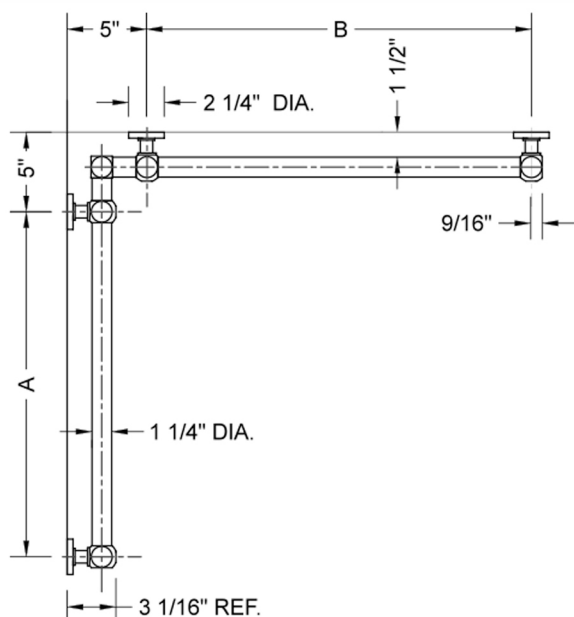

G70 32" x 32" Inside Corner Grab Bar

Model #: **G70-32-32-IC-**

FEATURES:

- ADA compliant when properly installed
- All brass construction, fully polished & plated
- All grab bars can be custom sized. Contact JACLO for pricing & availability
- Optional handshower sliders and toilet paper/wash cloth holders can be added only upon initial order
- Grab bars over 32" REQUIRE a middle post

SPECIFICATION DRAWING:

BRASS LUXURY GRAB BAR							
PART. #	DESCRIPTION	A	B	PART. #	DESCRIPTION	A	B
G70-12-12-IC	CENTER OF POST	12"	12"	G70-24-36-IC	CENTER OF POST	24"	36"
G70-12-16-IC	CENTER OF POST	12"	16"	G70-24-48-IC	CENTER OF POST	24"	48"
G70-12-24-IC	CENTER OF POST	12"	24"	G70-24-60-IC	CENTER OF POST	24"	60"
G70-12-32-IC	CENTER OF POST	12"	32"				
G70-12-36-IC	CENTER OF POST	12"	36"	G70-32-32-IC	CENTER OF POST	32"	32"
G70-12-48-IC	CENTER OF POST	12"	48"	G70-32-36-IC	CENTER OF POST	32"	36"
G70-12-60-IC	CENTER OF POST	12"	60"	G70-32-48-IC	CENTER OF POST	32"	48"
				G70-32-60-IC	CENTER OF POST	32"	60"
G70-16-16-IC	CENTER OF POST	16"	16"				
G70-16-24-IC	CENTER OF POST	16"	24"	G70-36-36-IC	CENTER OF POST	36"	36"
G70-16-32-IC	CENTER OF POST	16"	32"	G70-36-48-IC	CENTER OF POST	36"	48"
				G70-36-60-IC	CENTER OF POST	36"	60"
G70-16-36-IC	CENTER OF POST	16"	36"				
G70-16-48-IC	CENTER OF POST	16"	48"	G70-48-48-IC	CENTER OF POST	48"	48"
G70-16-60-IC	CENTER OF POST	16"	60"	G70-48-60-IC	CENTER OF POST	48"	60"
G70-24-24-IC	CENTER OF POST	24"	24"	G70-60-60-IC	CENTER OF POST	60"	60"
G70-24-32-IC	CENTER OF POST	24"	32"				