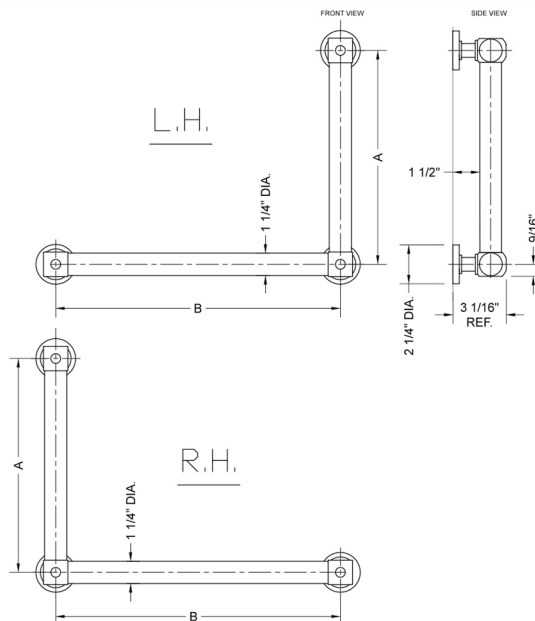

## G70 16H x 16W 90° Grab Bar

Model #: **G70-16H-16W-**

### FEATURES:

- ADA compliant when properly installed
- All brass construction, fully polished & plated
- All grab bars can be custom sized. Contact JACLO for pricing & availability
- Optional handshower sliders and toilet paper/wash cloth holders can be added only upon initial order
- Grab bars over 32" REQUIRE a middle post

### SPECIFICATION DRAWING:

BRASS LUXURY GRAB BAR			
PART #	DESCRIPTION	A H	B W
G70-12H-12W	CENTER TO CENTER	12"	12"
G70-12H-16W	CENTER TO CENTER	12"	16"
G70-12H-24W	CENTER TO CENTER	12"	24"
G70-12H-32W	CENTER TO CENTER	12"	32"
G70-16H-12W	CENTER TO CENTER	16"	12"
G70-16H-16W	CENTER TO CENTER	16"	16"
G70-16H-24W	CENTER TO CENTER	16"	24"
G70-16H-32W	CENTER TO CENTER	16"	32"
G70-24H-12W	CENTER TO CENTER	24"	12"
G70-24H-16W	CENTER TO CENTER	24"	16"
G70-24H-24W	CENTER TO CENTER	24"	24"
G70-24H-32W	CENTER TO CENTER	24"	32"
G70-32H-12W	CENTER TO CENTER	32"	12"
G70-32H-16W	CENTER TO CENTER	32"	16"
G70-32H-24W	CENTER TO CENTER	32"	24"
G70-32H-32W	CENTER TO CENTER	32"	32"