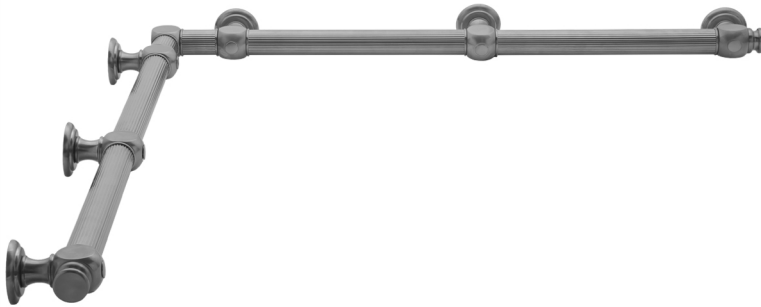

G61 36" x 48" Inside Corner Grab Bar

Model #: G61-36-48-IC-

FEATURES:

- ADA compliant when properly installed
- All brass construction, fully polished & plated
- All grab bars can be custom sized. Contact JACLO for pricing & availability
- Optional handshower sliders and toilet paper/wash cloth holders can be added only upon initial order
- Grab bars over 32" REQUIRE a middle post

AVAILABLE FINISHES:

Polished Chrome (PCH)	Satin Chrome (SC)	Bronze Umber (BU)
Satin Nickel (SN)	Pewter (PEW)	Caramel Bronze (CB)
Polished Nickel (PN)	Antique Brass (AB)	Antique Copper (ACU)
Oil-Rubbed Bronze (ORB)	Polished Brass (PB)	Polished Copper (PCU)
Vintage Bronze (VB)	Satin Brass (SB)	Rose Gold (RG)
Matte Black (MBK)	Satin Gold (SG)	Polished Gold (PG)
Black Nickel (BKN)	Bombay Gold (BG)	Jewelers Gold (JG)
Europa Bronze (EB)	White (WH)	Sedona Beige (SDB)
Tristan Brass (TB)	Unlacquered Brass (ULB)	Satin Cooper (SCU)