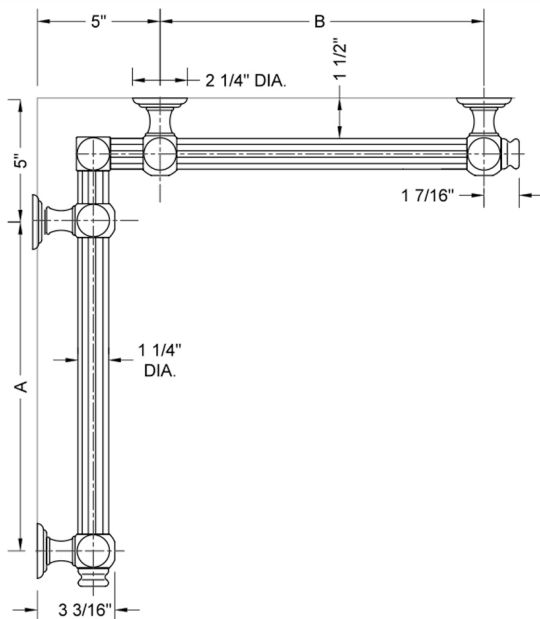

G61 36" x 48" Inside Corner Grab Bar

Model #: G61-36-48-IC-

FEATURES:

- ADA compliant when properly installed
- All brass construction, fully polished & plated
- All grab bars can be custom sized. Contact JACLO for pricing & availability
- Optional handshower sliders and toilet paper/wash cloth holders can be added only upon initial order
- Grab bars over 32" REQUIRE a middle post

SPECIFICATION DRAWING:

BRASS LUXURY GRAB BAR							
PART. #	DESCRIPTION	A	B	PART. #	DESCRIPTION	A	B
G61-12-12-IC	CENTER OF POST	12"	12"	G61-24-36-IC	CENTER OF POST	24"	36"
G61-12-16-IC	CENTER OF POST	12"	16"	G61-24-48-IC	CENTER OF POST	24"	48"
G61-12-24-IC	CENTER OF POST	12"	24"	G61-24-60-IC	CENTER OF POST	24"	60"
G61-12-32-IC	CENTER OF POST	12"	32"				
				G61-32-32-IC	CENTER OF POST	32"	32"
G61-12-36-IC	CENTER OF POST	12"	36"	G61-32-36-IC	CENTER OF POST	32"	36"
G61-12-48-IC	CENTER OF POST	12"	48"	G61-32-48-IC	CENTER OF POST	32"	48"
G61-12-60-IC	CENTER OF POST	12"	60"	G61-32-60-IC	CENTER OF POST	32"	60"
G61-16-16-IC	CENTER OF POST	16"	16"	G61-36-36-IC	CENTER OF POST	36"	36"
G61-16-24-IC	CENTER OF POST	16"	24"	G61-36-48-IC	CENTER OF POST	36"	48"
G61-16-32-IC	CENTER OF POST	16"	32"	G61-36-60-IC	CENTER OF POST	36"	60"
G61-16-36-IC	CENTER OF POST	16"	36"	G61-48-48-IC	CENTER OF POST	48"	48"
G61-16-48-IC	CENTER OF POST	16"	48"	G61-48-60-IC	CENTER OF POST	48"	60"
G61-16-60-IC	CENTER OF POST	16"	60"				
				G61-60-60-IC	CENTER OF POST	60"	60"
G61-24-24-IC	CENTER OF POST	24"	24"				
G61-24-32-IC	CENTER OF POST	24"	32"				