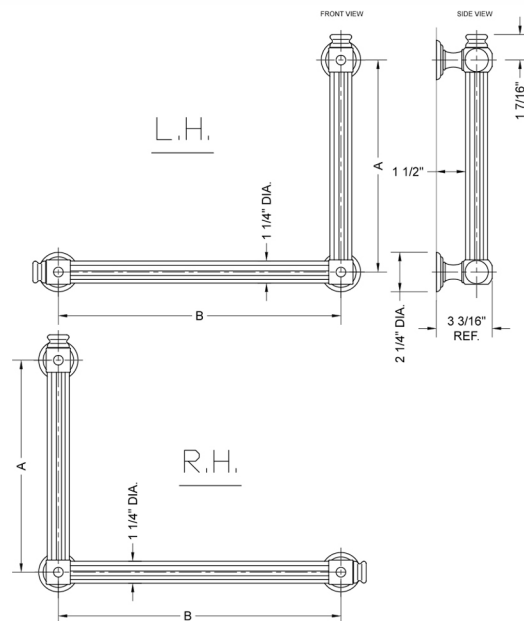

## G61 32H x 24W 90° Left Hand Grab Bar

Model #: **G61-32H-24W-LH-**

### FEATURES:

- ADA compliant when properly installed
- All brass construction, fully polished & plated
- All grab bars can be custom sized. Contact JACLO for pricing & availability
- Optional handshower sliders and toilet paper/wash cloth holders can be added only upon initial order
- Grab bars over 32" REQUIRE a middle post

### SPECIFICATION DRAWING:

| BRASS LUXURY GRAB BAR |                  |        |        |
|-----------------------|------------------|--------|--------|
| PART. #               | DESCRIPTION      | A<br>H | B<br>W |
| G61-12H-12W           | CENTER TO CENTER | 12"    | 12"    |
| G61-12H-16W           | CENTER TO CENTER | 12"    | 16"    |
| G61-12H-24W           | CENTER TO CENTER | 12"    | 24"    |
| G61-12H-32W           | CENTER TO CENTER | 12"    | 32"    |
|                       |                  |        |        |
| G61-16H-12W           | CENTER TO CENTER | 16"    | 12"    |
| G61-16H-16W           | CENTER TO CENTER | 16"    | 16"    |
| G61-16H-24W           | CENTER TO CENTER | 16"    | 24"    |
| G61-16H-32W           | CENTER TO CENTER | 16"    | 32"    |
|                       |                  |        |        |
| G61-24H-12W           | CENTER TO CENTER | 24"    | 12"    |
| G61-24H-16W           | CENTER TO CENTER | 24"    | 16"    |
| G61-24H-24W           | CENTER TO CENTER | 24"    | 24"    |
| G61-24H-32W           | CENTER TO CENTER | 24"    | 32"    |
|                       |                  |        |        |
| G61-32H-12W           | CENTER TO CENTER | 32"    | 12"    |
| G61-32H-16W           | CENTER TO CENTER | 32"    | 16"    |
| G61-32H-24W           | CENTER TO CENTER | 32"    | 24"    |
| G61-32H-32W           | CENTER TO CENTER | 32"    | 32"    |