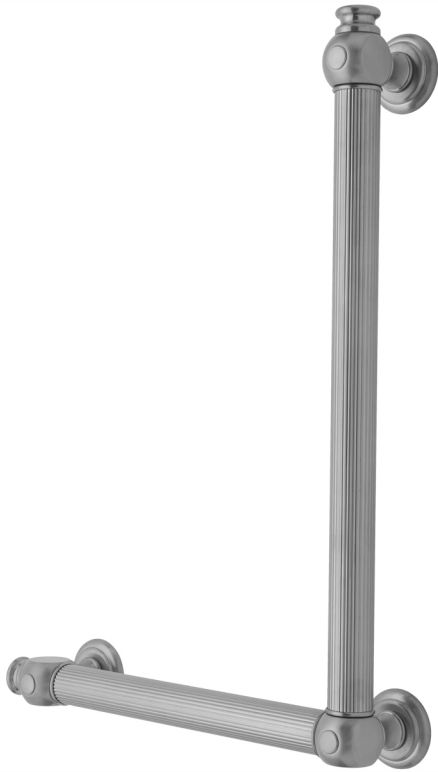

## G61 32H x 24W 90° Left Hand Grab Bar

Model #: **G61-32H-24W-LH-**

### FEATURES:

- ADA compliant when properly installed
- All brass construction, fully polished & plated
- All grab bars can be custom sized. Contact JACLO for pricing & availability
- Optional handshower sliders and toilet paper/wash cloth holders can be added only upon initial order
- Grab bars over 32" REQUIRE a middle post

### SPECIFICATION DRAWING:

| BRASS LUXURY GRAB BAR |                  |        |        |
|-----------------------|------------------|--------|--------|
| PART. #               | DESCRIPTION      | A<br>H | B<br>W |
| G61-12H-12W           | CENTER TO CENTER | 12"    | 12"    |
| G61-12H-16W           | CENTER TO CENTER | 12"    | 16"    |
| G61-12H-24W           | CENTER TO CENTER | 12"    | 24"    |
| G61-12H-32W           | CENTER TO CENTER | 12"    | 32"    |
|                       |                  |        |        |
| G61-16H-12W           | CENTER TO CENTER | 16"    | 12"    |
| G61-16H-16W           | CENTER TO CENTER | 16"    | 16"    |
| G61-16H-24W           | CENTER TO CENTER | 16"    | 24"    |
| G61-16H-32W           | CENTER TO CENTER | 16"    | 32"    |
|                       |                  |        |        |
| G61-24H-12W           | CENTER TO CENTER | 24"    | 12"    |
| G61-24H-16W           | CENTER TO CENTER | 24"    | 16"    |
| G61-24H-24W           | CENTER TO CENTER | 24"    | 24"    |
| G61-24H-32W           | CENTER TO CENTER | 24"    | 32"    |
|                       |                  |        |        |
| G61-32H-12W           | CENTER TO CENTER | 32"    | 12"    |
| G61-32H-16W           | CENTER TO CENTER | 32"    | 16"    |
| G61-32H-24W           | CENTER TO CENTER | 32"    | 24"    |
| G61-32H-32W           | CENTER TO CENTER | 32"    | 32"    |