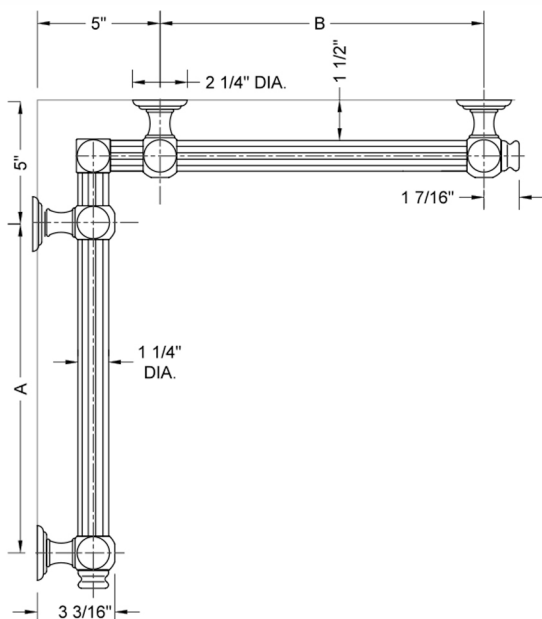

G61 16" x 60" Inside Corner Grab Bar

Model #: G61-16-60-IC-

FEATURES:

- ADA compliant when properly installed
- All brass construction, fully polished & plated
- All grab bars can be custom sized. Contact JACLO for pricing & availability
- Optional handshower sliders and toilet paper/wash cloth holders can be added only upon initial order
- Grab bars over 32" REQUIRE a middle post

SPECIFICATION DRAWING:

BRASS LUXURY GRAB BAR							
PART. #	DESCRIPTION	A	B	PART. #	DESCRIPTION	A	B
G61-12-12-IC	CENTER OF POST	12"	12"	G61-24-36-IC	CENTER OF POST	24"	36"
G61-12-16-IC	CENTER OF POST	12"	16"	G61-24-48-IC	CENTER OF POST	24"	48"
G61-12-24-IC	CENTER OF POST	12"	24"	G61-24-60-IC	CENTER OF POST	24"	60"
G61-12-32-IC	CENTER OF POST	12"	32"				
G61-12-36-IC	CENTER OF POST	12"	36"	G61-32-32-IC	CENTER OF POST	32"	32"
G61-12-48-IC	CENTER OF POST	12"	48"	G61-32-36-IC	CENTER OF POST	32"	36"
G61-12-60-IC	CENTER OF POST	12"	60"	G61-32-48-IC	CENTER OF POST	32"	48"
				G61-32-60-IC	CENTER OF POST	32"	60"
G61-16-16-IC	CENTER OF POST	16"	16"				
G61-16-24-IC	CENTER OF POST	16"	24"	G61-36-36-IC	CENTER OF POST	36"	36"
G61-16-32-IC	CENTER OF POST	16"	32"	G61-36-48-IC	CENTER OF POST	36"	48"
				G61-36-60-IC	CENTER OF POST	36"	60"
G61-16-36-IC	CENTER OF POST	16"	36"				
G61-16-48-IC	CENTER OF POST	16"	48"	G61-48-48-IC	CENTER OF POST	48"	48"
G61-16-60-IC	CENTER OF POST	16"	60"	G61-48-60-IC	CENTER OF POST	48"	60"
G61-24-24-IC	CENTER OF POST	24"	24"	G61-60-60-IC	CENTER OF POST	60"	60"
G61-24-32-IC	CENTER OF POST	24"	32"				