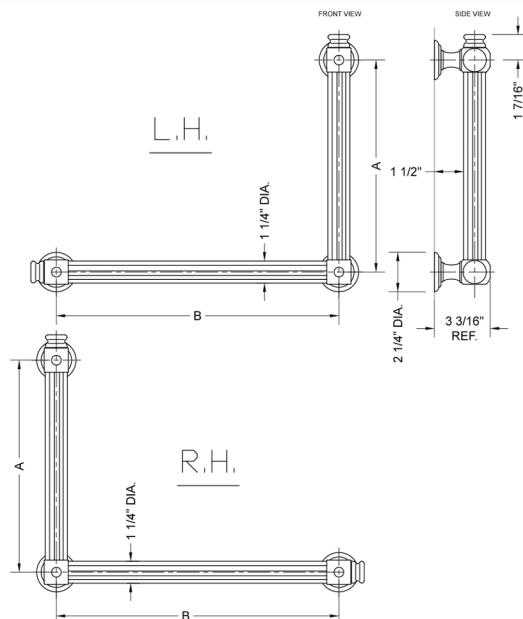

G61 12H x 32W 90° Right Hand Grab Bar

Model #: **G61-12H-32W-RH-**

FEATURES:

- ADA compliant when properly installed
- All brass construction, fully polished & plated
- All grab bars can be custom sized. Contact JACLO for pricing & availability
- Optional handshower sliders and toilet paper/wash cloth holders can be added only upon initial order
- Grab bars over 32" REQUIRE a middle post

SPECIFICATION DRAWING:

BRASS LUXURY GRAB BAR			
PART. #	DESCRIPTION	A H	B W
G61-12H-12W	CENTER TO CENTER	12"	12"
G61-12H-16W	CENTER TO CENTER	12"	16"
G61-12H-24W	CENTER TO CENTER	12"	24"
G61-12H-32W	CENTER TO CENTER	12"	32"
G61-16H-12W	CENTER TO CENTER	16"	12"
G61-16H-16W	CENTER TO CENTER	16"	16"
G61-16H-24W	CENTER TO CENTER	16"	24"
G61-16H-32W	CENTER TO CENTER	16"	32"
G61-24H-12W	CENTER TO CENTER	24"	12"
G61-24H-16W	CENTER TO CENTER	24"	16"
G61-24H-24W	CENTER TO CENTER	24"	24"
G61-24H-32W	CENTER TO CENTER	24"	32"
G61-32H-12W	CENTER TO CENTER	32"	12"
G61-32H-16W	CENTER TO CENTER	32"	16"
G61-32H-24W	CENTER TO CENTER	32"	24"
G61-32H-32W	CENTER TO CENTER	32"	32"