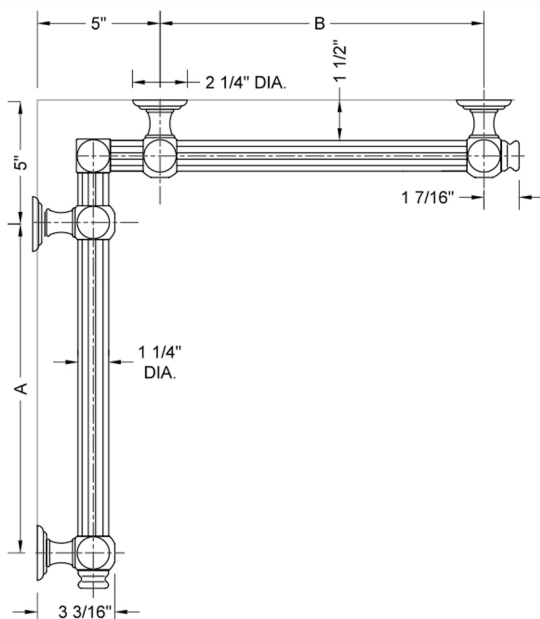

G61 12" x 12" Inside Corner Grab Bar

Model #: G61-12-12-IC-

FEATURES:

- ADA compliant when properly installed
- All brass construction, fully polished & plated
- All grab bars can be custom sized. Contact JACLO for pricing & availability
- Optional handshower sliders and toilet paper/wash cloth holders can be added only upon initial order
- Grab bars over 32" REQUIRE a middle post

SPECIFICATION DRAWING:

BRASS LUXURY GRAB BAR							
PART. #	DESCRIPTION	A	B	PART. #	DESCRIPTION	A	B
G61-12-12-IC	CENTER OF POST	12"	12"	G61-24-36-IC	CENTER OF POST	24"	36"
G61-12-16-IC	CENTER OF POST	12"	16"	G61-24-48-IC	CENTER OF POST	24"	48"
G61-12-24-IC	CENTER OF POST	12"	24"	G61-24-60-IC	CENTER OF POST	24"	60"
G61-12-32-IC	CENTER OF POST	12"	32"				
				G61-32-32-IC	CENTER OF POST	32"	32"
G61-12-36-IC	CENTER OF POST	12"	36"	G61-32-36-IC	CENTER OF POST	32"	36"
G61-12-48-IC	CENTER OF POST	12"	48"	G61-32-48-IC	CENTER OF POST	32"	48"
G61-12-60-IC	CENTER OF POST	12"	60"	G61-32-60-IC	CENTER OF POST	32"	60"
G61-16-16-IC	CENTER OF POST	16"	16"	G61-36-36-IC	CENTER OF POST	36"	36"
G61-16-24-IC	CENTER OF POST	16"	24"	G61-36-48-IC	CENTER OF POST	36"	48"
G61-16-32-IC	CENTER OF POST	16"	32"	G61-36-60-IC	CENTER OF POST	36"	60"
G61-16-36-IC	CENTER OF POST	16"	36"	G61-48-48-IC	CENTER OF POST	48"	48"
G61-16-48-IC	CENTER OF POST	16"	48"	G61-48-60-IC	CENTER OF POST	48"	60"
G61-16-60-IC	CENTER OF POST	16"	60"				
				G61-60-60-IC	CENTER OF POST	60"	60"
G61-24-24-IC	CENTER OF POST	24"	24"				
G61-24-32-IC	CENTER OF POST	24"	32"				