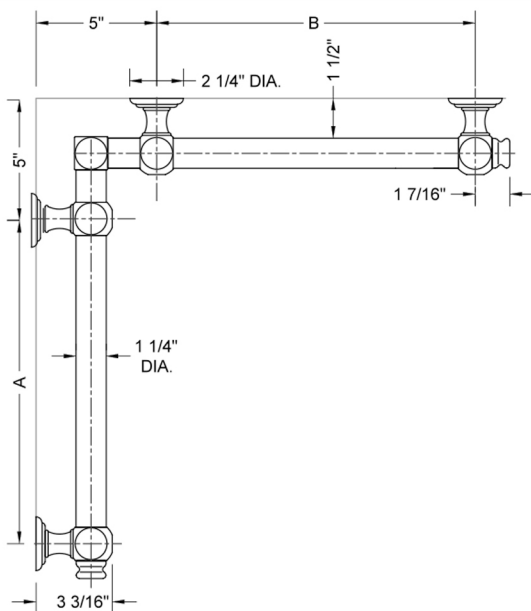

G60 48" x 60" Inside Corner Grab Bar

Model #: G60-48-60-IC-

FEATURES:

- ADA compliant when properly installed
- All brass construction, fully polished & plated
- All grab bars can be custom sized. Contact JACLO for pricing & availability
- Optional handshower sliders and toilet paper/wash cloth holders can be added only upon initial order
- Grab bars over 32" REQUIRE a middle post

SPECIFICATION DRAWING:

BRASS LUXURY GRAB BAR							
PART #	DESCRIPTION	A	B	PART #	DESCRIPTION	A	B
G60-12-12-IC	CENTER OF POST	12"	12"	G60-24-36-IC	CENTER OF POST	24"	36"
G60-12-16-IC	CENTER OF POST	12"	16"	G60-24-48-IC	CENTER OF POST	24"	48"
G60-12-24-IC	CENTER OF POST	12"	24"	G60-24-60-IC	CENTER OF POST	24"	60"
G60-12-32-IC	CENTER OF POST	12"	32"				
				G60-32-32-IC	CENTER OF POST	32"	32"
G60-12-36-IC	CENTER OF POST	12"	36"	G60-32-36-IC	CENTER OF POST	32"	36"
G60-12-48-IC	CENTER OF POST	12"	48"	G60-32-48-IC	CENTER OF POST	32"	48"
G60-12-60-IC	CENTER OF POST	12"	60"	G60-32-60-IC	CENTER OF POST	32"	60"
G60-16-16-IC	CENTER OF POST	16"	16"	G60-36-36-IC	CENTER OF POST	36"	36"
G60-16-24-IC	CENTER OF POST	16"	24"	G60-36-48-IC	CENTER OF POST	36"	48"
G60-16-32-IC	CENTER OF POST	16"	32"	G60-36-60-IC	CENTER OF POST	36"	60"
G60-16-36-IC	CENTER OF POST	16"	36"	G60-48-48-IC	CENTER OF POST	48"	48"
G60-16-48-IC	CENTER OF POST	16"	48"	G60-48-60-IC	CENTER OF POST	48"	60"
G60-16-60-IC	CENTER OF POST	16"	60"				
				G60-60-60-IC	CENTER OF POST	60"	60"
G60-24-24-IC	CENTER OF POST	24"	24"				
G60-24-32-IC	CENTER OF POST	24"	32"				