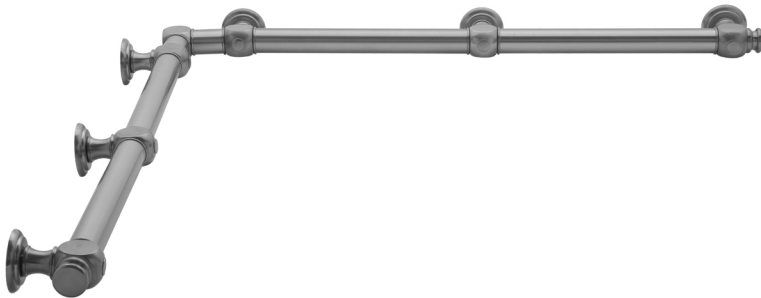

G60 48" x 60" Inside Corner Grab Bar

Model #: G60-48-60-IC-

FEATURES:

- ADA compliant when properly installed
- All brass construction, fully polished & plated
- All grab bars can be custom sized. Contact JACLO for pricing & availability
- Optional handshower sliders and toilet paper/wash cloth holders can be added only upon initial order
- Grab bars over 32" REQUIRE a middle post

AVAILABLE FINISHES:

Polished Chrome (PCH)	Satin Chrome (SC)	Bronze Umber (BU)
Satin Nickel (SN)	Pewter (PEW)	Caramel Bronze (CB)
Polished Nickel (PN)	Antique Brass (AB)	Antique Copper (ACU)
Oil-Rubbed Bronze (ORB)	Polished Brass (PB)	Polished Copper (PCU)
Vintage Bronze (VB)	Satin Brass (SB)	Rose Gold (RG)
Matte Black (MBK)	Satin Gold (SG)	Polished Gold (PG)
Black Nickel (BKN)	Bombay Gold (BG)	Jewelers Gold (JG)
Europa Bronze (EB)	White (WH)	Sedona Beige (SDB)
Tristan Brass (TB)	Unlacquered Brass (ULB)	Satin Cooper (SCU)