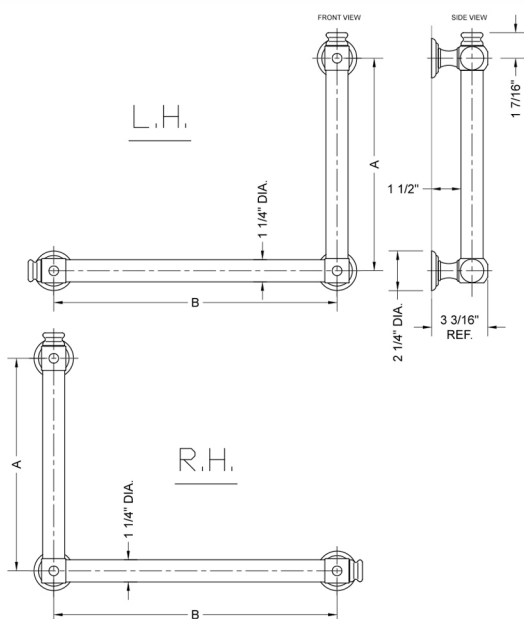

G60 24H x 24W 90° Grab Bar

Model #: G60-24H-24W-

FEATURES:

- ADA compliant when properly installed
- All brass construction, fully polished & plated
- All grab bars can be custom sized. Contact JACLO for pricing & availability
- Optional handshower sliders and toilet paper/wash cloth holders can be added only upon initial order
- Grab bars over 32" REQUIRE a middle post

SPECIFICATION DRAWING:

BRASS LUXURY GRAB BAR			
PART. #	DESCRIPTION	A H	B W
G60-12H-12W	CENTER TO CENTER	12"	12"
G60-12H-16W	CENTER TO CENTER	12"	16"
G60-12H-24W	CENTER TO CENTER	12"	24"
G60-12H-32W	CENTER TO CENTER	12"	32"
G60-16H-12W	CENTER TO CENTER	16"	12"
G60-16H-16W	CENTER TO CENTER	16"	16"
G60-16H-24W	CENTER TO CENTER	16"	24"
G60-16H-32W	CENTER TO CENTER	16"	32"
G60-24H-12W	CENTER TO CENTER	24"	12"
G60-24H-16W	CENTER TO CENTER	24"	16"
G60-24H-24W	CENTER TO CENTER	24"	24"
G60-24H-32W	CENTER TO CENTER	24"	32"
G60-32H-12W	CENTER TO CENTER	32"	12"
G60-32H-16W	CENTER TO CENTER	32"	16"
G60-32H-24W	CENTER TO CENTER	32"	24"
G60-32H-32W	CENTER TO CENTER	32"	32"