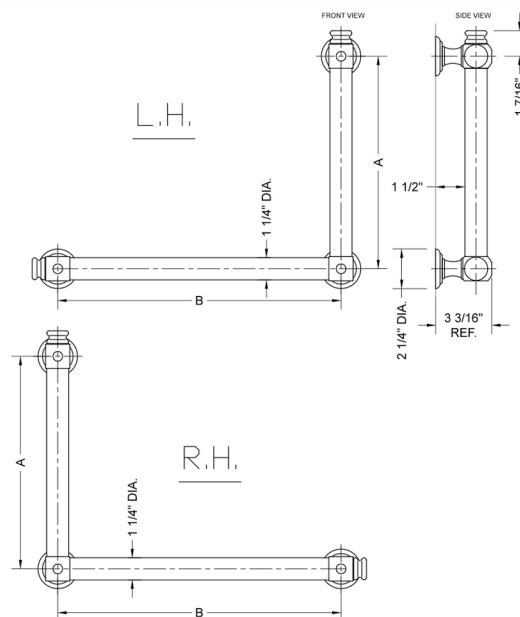

G60 16H x 24W 90° Left Hand Grab Bar

Model #: **G60-16H-24W-LH-**

FEATURES:

- ADA compliant when properly installed
- All brass construction, fully polished & plated
- All grab bars can be custom sized. Contact JACLO for pricing & availability
- Optional handshower sliders and toilet paper/wash cloth holders can be added only upon initial order
- Grab bars over 32" REQUIRE a middle post

SPECIFICATION DRAWING:

BRASS LUXURY GRAB BAR			
PART. #	DESCRIPTION	A H	B W
G60-12H-12W	CENTER TO CENTER	12"	12"
G60-12H-16W	CENTER TO CENTER	12"	16"
G60-12H-24W	CENTER TO CENTER	12"	24"
G60-12H-32W	CENTER TO CENTER	12"	32"
G60-16H-12W	CENTER TO CENTER	16"	12"
G60-16H-16W	CENTER TO CENTER	16"	16"
G60-16H-24W	CENTER TO CENTER	16"	24"
G60-16H-32W	CENTER TO CENTER	16"	32"
G60-24H-12W	CENTER TO CENTER	24"	12"
G60-24H-16W	CENTER TO CENTER	24"	16"
G60-24H-24W	CENTER TO CENTER	24"	24"
G60-24H-32W	CENTER TO CENTER	24"	32"
G60-32H-12W	CENTER TO CENTER	32"	12"
G60-32H-16W	CENTER TO CENTER	32"	16"
G60-32H-24W	CENTER TO CENTER	32"	24"
G60-32H-32W	CENTER TO CENTER	32"	32"