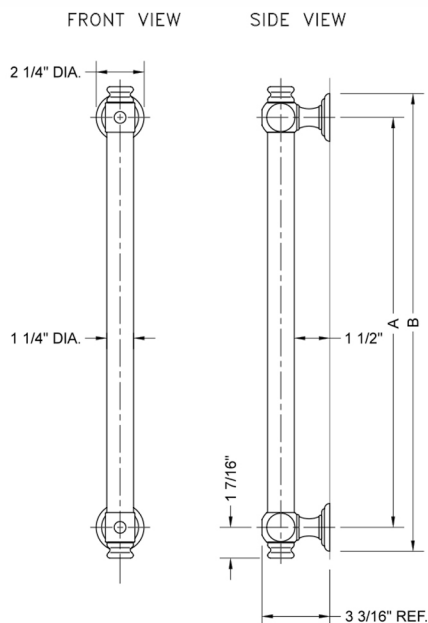

16" G60 Straight Grab Bar

Model #: G60-16-

FEATURES:

- ADA compliant when properly installed
- All brass construction, fully polished & plated
- All grab bars can be custom sized. Contact JACLO for pricing & availability
- Optional handshower sliders and toilet paper/wash cloth holders can be added only upon initial order
- Grab bars over 32" REQUIRE a middle post

SPECIFICATION DRAWING:

BRASS LUXURY GRAB BAR			
PART. #	DESCRIPTION	A	B
G60-12-XX	12" CENTER TO CENTER	12"	14 1/4"
G60-16-XX	16" CENTER TO CENTER	16"	18 1/4"
G60-18-XX	18" CENTER TO CENTER	18"	20 1/4"
G60-24-XX	24" CENTER TO CENTER	24"	24 1/4"
G60-32-XX	32" CENTER TO CENTER	32"	34 1/4"
*NOTE: GRAB BARS OVER 32" REQUIRE A MIDDLE POST			
G60-36-XX	36" CENTER TO CENTER	36"	38 1/4"
G60-42-XX	42" CENTER TO CENTER	42"	44 1/4"
G60-48-XX	48" CENTER TO CENTER	48"	50 1/4"
G60-60-XX	60" CENTER TO CENTER	60"	62 1/4"