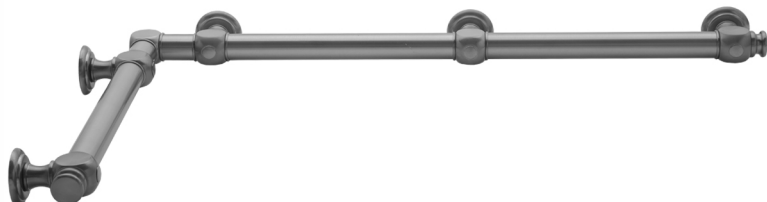

G60 16" x 36" Inside Corner Grab Bar

Model #: G60-16-36-IC-

FEATURES:

- ADA compliant when properly installed
- All brass construction, fully polished & plated
- All grab bars can be custom sized. Contact JACLO for pricing & availability
- Optional handshower sliders and toilet paper/wash cloth holders can be added only upon initial order
- Grab bars over 32" REQUIRE a middle post

AVAILABLE FINISHES:

Polished Chrome (PCH)	Satin Chrome (SC)	Bronze Umber (BU)
Satin Nickel (SN)	Pewter (PEW)	Caramel Bronze (CB)
Polished Nickel (PN)	Antique Brass (AB)	Antique Copper (ACU)
Oil-Rubbed Bronze (ORB)	Polished Brass (PB)	Polished Copper (PCU)
Vintage Bronze (VB)	Satin Brass (SB)	Rose Gold (RG)
Matte Black (MBK)	Satin Gold (SG)	Polished Gold (PG)
Black Nickel (BKN)	Bombay Gold (BG)	Jewelers Gold (JG)
Europa Bronze (EB)	White (WH)	Sedona Beige (SDB)
Tristan Brass (TB)	Unlacquered Brass (ULB)	Satin Cooper (SCU)