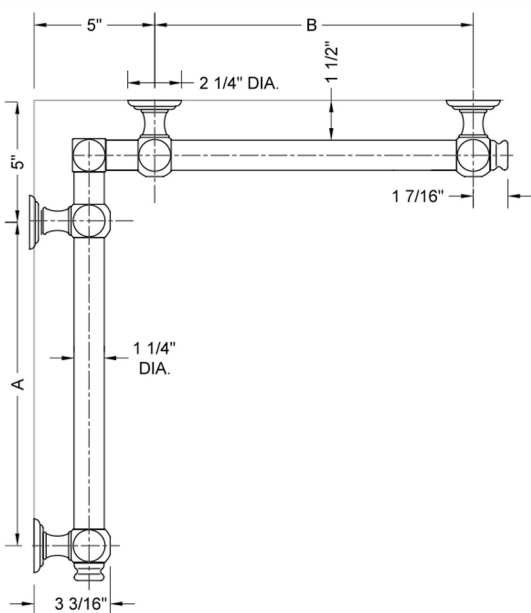

G60 16" x 36" Inside Corner Grab Bar

Model #: G60-16-36-IC-

FEATURES:

- ADA compliant when properly installed
- All brass construction, fully polished & plated
- All grab bars can be custom sized. Contact JACLO for pricing & availability
- Optional handshower sliders and toilet paper/wash cloth holders can be added only upon initial order
- Grab bars over 32" REQUIRE a middle post

SPECIFICATION DRAWING:

BRASS LUXURY GRAB BAR							
PART #	DESCRIPTION	A	B	PART #	DESCRIPTION	A	B
G60-12-12-IC	CENTER OF POST	12"	12"	G60-24-36-IC	CENTER OF POST	24"	36"
G60-12-16-IC	CENTER OF POST	12"	16"	G60-24-48-IC	CENTER OF POST	24"	48"
G60-12-24-IC	CENTER OF POST	12"	24"	G60-24-60-IC	CENTER OF POST	24"	60"
G60-12-32-IC	CENTER OF POST	12"	32"				
G60-12-36-IC	CENTER OF POST	12"	36"	G60-32-32-IC	CENTER OF POST	32"	32"
G60-12-48-IC	CENTER OF POST	12"	48"	G60-32-36-IC	CENTER OF POST	32"	36"
G60-12-60-IC	CENTER OF POST	12"	60"	G60-32-48-IC	CENTER OF POST	32"	48"
				G60-32-60-IC	CENTER OF POST	32"	60"
G60-16-16-IC	CENTER OF POST	16"	16"				
G60-16-24-IC	CENTER OF POST	16"	24"	G60-36-36-IC	CENTER OF POST	36"	36"
G60-16-32-IC	CENTER OF POST	16"	32"	G60-36-48-IC	CENTER OF POST	36"	48"
				G60-36-60-IC	CENTER OF POST	36"	60"
G60-16-36-IC	CENTER OF POST	16"	36"				
G60-16-48-IC	CENTER OF POST	16"	48"	G60-48-48-IC	CENTER OF POST	48"	48"
G60-16-60-IC	CENTER OF POST	16"	60"	G60-48-60-IC	CENTER OF POST	48"	60"
G60-24-24-IC	CENTER OF POST	24"	24"	G60-60-60-IC	CENTER OF POST	60"	60"
G60-24-32-IC	CENTER OF POST	24"	32"				