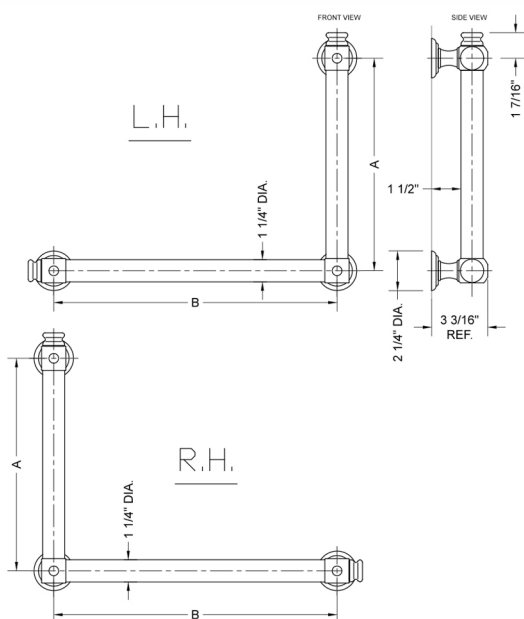

G60 12H x 12W 90° Grab Bar

Model #: **G60-12H-12W-**

FEATURES:

- ADA compliant when properly installed
- All brass construction, fully polished & plated
- All grab bars can be custom sized. Contact JACLO for pricing & availability
- Optional handshower sliders and toilet paper/wash cloth holders can be added only upon initial order
- Grab bars over 32" REQUIRE a middle post

SPECIFICATION DRAWING:

BRASS LUXURY GRAB BAR			
PART. #	DESCRIPTION	A H	B W
G60-12H-12W	CENTER TO CENTER	12"	12"
G60-12H-16W	CENTER TO CENTER	12"	16"
G60-12H-24W	CENTER TO CENTER	12"	24"
G60-12H-32W	CENTER TO CENTER	12"	32"
G60-16H-12W	CENTER TO CENTER	16"	12"
G60-16H-16W	CENTER TO CENTER	16"	16"
G60-16H-24W	CENTER TO CENTER	16"	24"
G60-16H-32W	CENTER TO CENTER	16"	32"
G60-24H-12W	CENTER TO CENTER	24"	12"
G60-24H-16W	CENTER TO CENTER	24"	16"
G60-24H-24W	CENTER TO CENTER	24"	24"
G60-24H-32W	CENTER TO CENTER	24"	32"
G60-32H-12W	CENTER TO CENTER	32"	12"
G60-32H-16W	CENTER TO CENTER	32"	16"
G60-32H-24W	CENTER TO CENTER	32"	24"
G60-32H-32W	CENTER TO CENTER	32"	32"