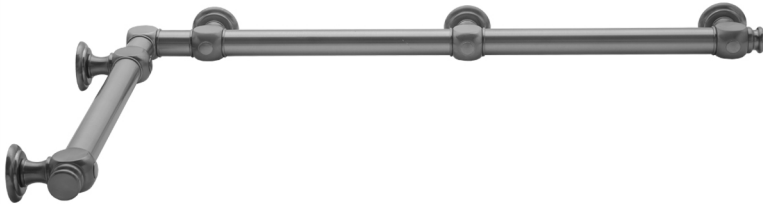

## G60 12" x 36" Inside Corner Grab Bar Model #: G60-12-36-IC-

### FEATURES:

- ADA compliant when properly installed
- All brass construction, fully polished & plated
- All grab bars can be custom sized. Contact JACLO for pricing & availability
- Optional handshower sliders and toilet paper/wash cloth holders can be added only upon initial order
- Grab bars over 32" REQUIRE a middle post