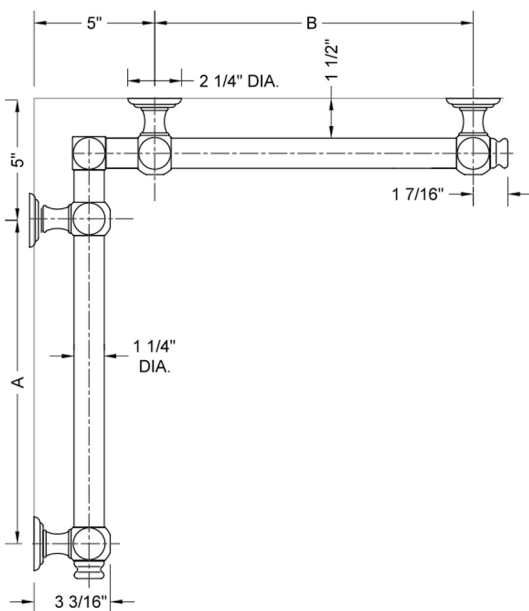

## G60 12" x 36" Inside Corner Grab Bar Model #: G60-12-36-IC-

### FEATURES:

- ADA compliant when properly installed
- All brass construction, fully polished & plated
- All grab bars can be custom sized. Contact JACLO for pricing & availability
- Optional handshower sliders and toilet paper/wash cloth holders can be added only upon initial order
- Grab bars over 32" REQUIRE a middle post

### SPECIFICATION DRAWING:

BRASS LUXURY GRAB BAR							
PART #	DESCRIPTION	A	B	PART #	DESCRIPTION	A	B
G60-12-12-IC	CENTER OF POST	12"	12"	G60-24-36-IC	CENTER OF POST	24"	36"
G60-12-16-IC	CENTER OF POST	12"	16"	G60-24-48-IC	CENTER OF POST	24"	48"
G60-12-24-IC	CENTER OF POST	12"	24"	G60-24-60-IC	CENTER OF POST	24"	60"
G60-12-32-IC	CENTER OF POST	12"	32"				
G60-12-36-IC	CENTER OF POST	12"	36"	G60-32-32-IC	CENTER OF POST	32"	32"
G60-12-48-IC	CENTER OF POST	12"	48"	G60-32-36-IC	CENTER OF POST	32"	36"
G60-12-60-IC	CENTER OF POST	12"	60"	G60-32-48-IC	CENTER OF POST	32"	48"
				G60-32-60-IC	CENTER OF POST	32"	60"
G60-16-16-IC	CENTER OF POST	16"	16"				
G60-16-24-IC	CENTER OF POST	16"	24"	G60-36-36-IC	CENTER OF POST	36"	36"
G60-16-32-IC	CENTER OF POST	16"	32"	G60-36-48-IC	CENTER OF POST	36"	48"
				G60-36-60-IC	CENTER OF POST	36"	60"
G60-16-36-IC	CENTER OF POST	16"	36"				
G60-16-48-IC	CENTER OF POST	16"	48"	G60-48-48-IC	CENTER OF POST	48"	48"
G60-16-60-IC	CENTER OF POST	16"	60"	G60-48-60-IC	CENTER OF POST	48"	60"
G60-24-24-IC	CENTER OF POST	24"	24"	G60-60-60-IC	CENTER OF POST	60"	60"
G60-24-32-IC	CENTER OF POST	24"	32"				