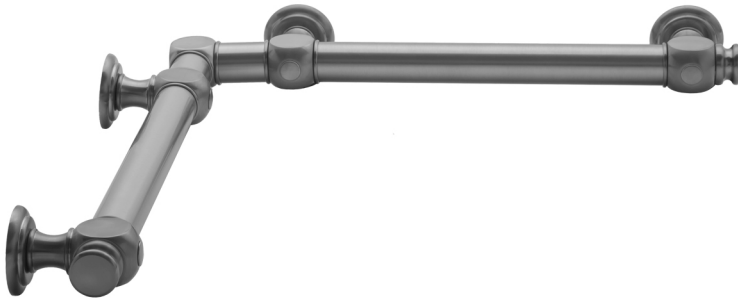

## G60 12" x 12" Inside Corner Grab Bar

**Model #: G60-12-12-IC-**

### FEATURES:

- ADA compliant when properly installed
- All brass construction, fully polished & plated
- All grab bars can be custom sized. Contact JACLO for pricing & availability
- Optional handshower sliders and toilet paper/wash cloth holders can be added only upon initial order
- Grab bars over 32" REQUIRE a middle post