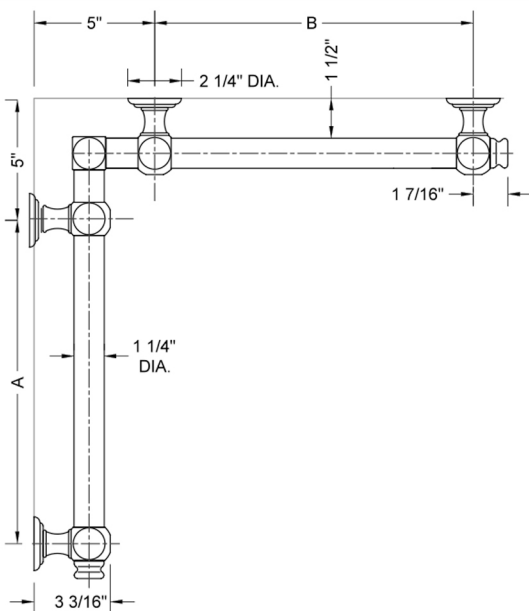

## G60 12" x 12" Inside Corner Grab Bar

**Model #: G60-12-12-IC-**

### FEATURES:

- ADA compliant when properly installed
- All brass construction, fully polished & plated
- All grab bars can be custom sized. Contact JACLO for pricing & availability
- Optional handshower sliders and toilet paper/wash cloth holders can be added only upon initial order
- Grab bars over 32" REQUIRE a middle post

### SPECIFICATION DRAWING:

BRASS LUXURY GRAB BAR							
PART #	DESCRIPTION	A	B	PART #	DESCRIPTION	A	B
G60-12-12-IC	CENTER OF POST	12"	12"	G60-24-36-IC	CENTER OF POST	24"	36"
G60-12-16-IC	CENTER OF POST	12"	16"	G60-24-48-IC	CENTER OF POST	24"	48"
G60-12-24-IC	CENTER OF POST	12"	24"	G60-24-60-IC	CENTER OF POST	24"	60"
G60-12-32-IC	CENTER OF POST	12"	32"				
G60-12-36-IC	CENTER OF POST	12"	36"	G60-32-32-IC	CENTER OF POST	32"	32"
G60-12-48-IC	CENTER OF POST	12"	48"	G60-32-36-IC	CENTER OF POST	32"	36"
G60-12-60-IC	CENTER OF POST	12"	60"	G60-32-48-IC	CENTER OF POST	32"	48"
				G60-32-60-IC	CENTER OF POST	32"	60"
G60-16-16-IC	CENTER OF POST	16"	16"				
G60-16-24-IC	CENTER OF POST	16"	24"	G60-36-36-IC	CENTER OF POST	36"	36"
G60-16-32-IC	CENTER OF POST	16"	32"	G60-36-48-IC	CENTER OF POST	36"	48"
				G60-36-60-IC	CENTER OF POST	36"	60"
G60-16-36-IC	CENTER OF POST	16"	36"				
G60-16-48-IC	CENTER OF POST	16"	48"	G60-48-48-IC	CENTER OF POST	48"	48"
G60-16-60-IC	CENTER OF POST	16"	60"	G60-48-60-IC	CENTER OF POST	48"	60"
G60-24-24-IC	CENTER OF POST	24"	24"	G60-60-60-IC	CENTER OF POST	60"	60"
G60-24-32-IC	CENTER OF POST	24"	32"				