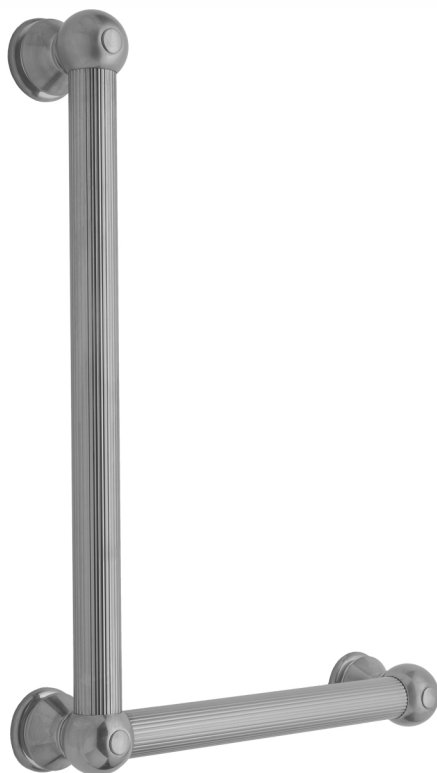

## G33 32H x 16W 90° Right Hand Grab Bar

Model #: **G33-32H-16W-RH-**

### FEATURES:

- ADA compliant when properly installed
- All brass construction, fully polished & plated
- All grab bars can be custom sized. Contact JACLO for pricing & availability
- Optional handshower sliders and toilet paper/wash cloth holders can be added only upon initial order
- Grab bars over 32" REQUIRE a middle post

### AVAILABLE FINISHES:

Polished Chrome (PCH)	Satin Chrome (SC)	Bronze Umber (BU)
Satin Nickel (SN)	Pewter (PEW)	Caramel Bronze (CB)
Polished Nickel (PN)	Antique Brass (AB)	Antique Copper (ACU)
Oil-Rubbed Bronze (ORB)	Polished Brass (PB)	Polished Copper (PCU)
Vintage Bronze (VB)	Satin Brass (SB)	Rose Gold (RG)
Matte Black (MBK)	Satin Gold (SG)	Polished Gold (PG)
Black Nickel (BKN)	Bombay Gold (BG)	Jewelers Gold (JG)
Europa Bronze (EB)	White (WH)	Sedona Beige (SDB)
Tristan Brass (TB)	Unlacquered Brass (ULB)	Satin Cooper (SCU)

### SPECIFICATION DRAWING:

BRASS LUXURY GRAB BAR			
PART. #	DESCRIPTION	A H	B W
G33-12H-12W	CENTER TO CENTER	12"	12"
G33-12H-16W	CENTER TO CENTER	12"	16"
G33-12H-24W	CENTER TO CENTER	12"	24"
G33-12H-32W	CENTER TO CENTER	12"	32"
G33-16H-12W	CENTER TO CENTER	16"	12"
G33-16H-16W	CENTER TO CENTER	16"	16"
G33-16H-24W	CENTER TO CENTER	16"	24"
G33-16H-32W	CENTER TO CENTER	16"	32"
G33-24H-12W	CENTER TO CENTER	24"	12"
G33-24H-16W	CENTER TO CENTER	24"	16"
G33-24H-24W	CENTER TO CENTER	24"	24"
G33-24H-32W	CENTER TO CENTER	24"	32"
G33-32H-12W	CENTER TO CENTER	32"	12"
G33-32H-16W	CENTER TO CENTER	32"	16"
G33-32H-24W	CENTER TO CENTER	32"	24"
G33-32H-32W	CENTER TO CENTER	32"	32"