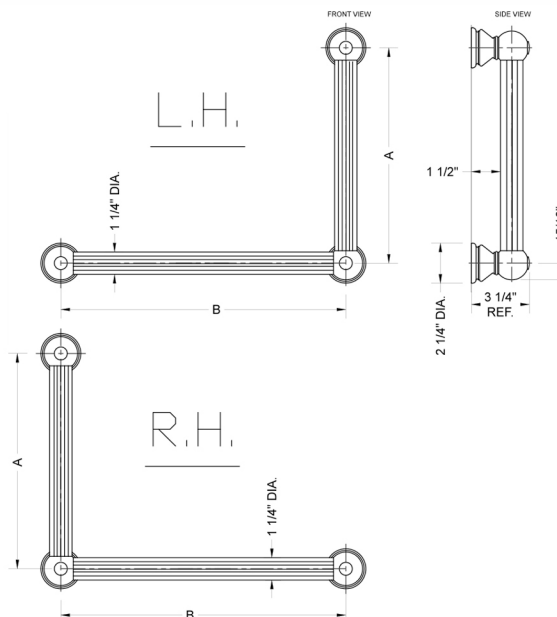

G33 24H x 16W 90° Right Hand Grab Bar

Model #: G33-24H-16W-RH-

FEATURES:

- ADA compliant when properly installed
- All brass construction, fully polished & plated
- All grab bars can be custom sized. Contact JACLO for pricing & availability
- Optional handshower sliders and toilet paper/wash cloth holders can be added only upon initial order
- Grab bars over 32" REQUIRE a middle post

SPECIFICATION DRAWING:

BRASS LUXURY GRAB BAR			
PART. #	DESCRIPTION	A H	B W
G33-12H-12W	CENTER TO CENTER	12"	12"
G33-12H-16W	CENTER TO CENTER	12"	16"
G33-12H-24W	CENTER TO CENTER	12"	24"
G33-12H-32W	CENTER TO CENTER	12"	32"
G33-16H-12W	CENTER TO CENTER	16"	12"
G33-16H-16W	CENTER TO CENTER	16"	16"
G33-16H-24W	CENTER TO CENTER	16"	24"
G33-16H-32W	CENTER TO CENTER	16"	32"
G33-24H-12W	CENTER TO CENTER	24"	12"
G33-24H-16W	CENTER TO CENTER	24"	16"
G33-24H-24W	CENTER TO CENTER	24"	24"
G33-24H-32W	CENTER TO CENTER	24"	32"
G33-32H-12W	CENTER TO CENTER	32"	12"
G33-32H-16W	CENTER TO CENTER	32"	16"
G33-32H-24W	CENTER TO CENTER	32"	24"
G33-32H-32W	CENTER TO CENTER	32"	32"