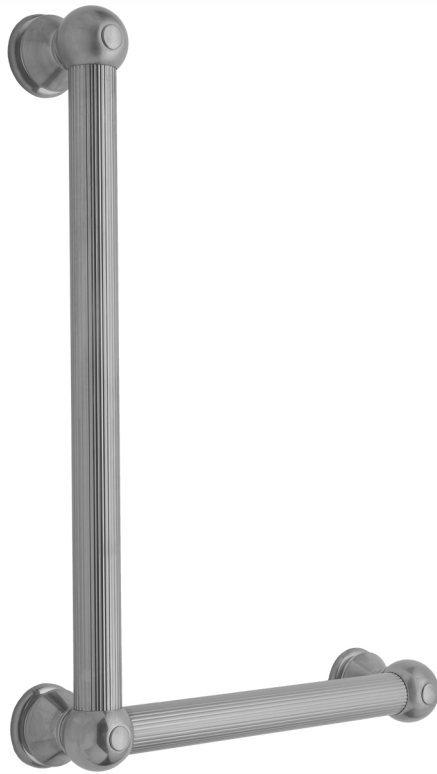

G33 24H x 16W 90° Right Hand Grab Bar

Model #: G33-24H-16W-RH-

FEATURES:

- ADA compliant when properly installed
- All brass construction, fully polished & plated
- All grab bars can be custom sized. Contact JACLO for pricing & availability
- Optional handshower sliders and toilet paper/wash cloth holders can be added only upon initial order
- Grab bars over 32" REQUIRE a middle post

AVAILABLE FINISHES:

Polished Chrome (PCH)	Satin Chrome (SC)	Bronze Umber (BU)
Satin Nickel (SN)	Pewter (PEW)	Caramel Bronze (CB)
Polished Nickel (PN)	Antique Brass (AB)	Antique Copper (ACU)
Oil-Rubbed Bronze (ORB)	Polished Brass (PB)	Polished Copper (PCU)
Vintage Bronze (VB)	Satin Brass (SB)	Rose Gold (RG)
Matte Black (MBK)	Satin Gold (SG)	Polished Gold (PG)
Black Nickel (BKN)	Bombay Gold (BG)	Jewelers Gold (JG)
Europa Bronze (EB)	White (WH)	Sedona Beige (SDB)
Tristan Brass (TB)	Unlacquered Brass (ULB)	Satin Cooper (SCU)

SPECIFICATION DRAWING:

BRASS LUXURY GRAB BAR			
PART. #	DESCRIPTION	A H	B W
G33-12H-12W	CENTER TO CENTER	12"	12"
G33-12H-16W	CENTER TO CENTER	12"	16"
G33-12H-24W	CENTER TO CENTER	12"	24"
G33-12H-32W	CENTER TO CENTER	12"	32"
G33-16H-12W	CENTER TO CENTER	16"	12"
G33-16H-16W	CENTER TO CENTER	16"	16"
G33-16H-24W	CENTER TO CENTER	16"	24"
G33-16H-32W	CENTER TO CENTER	16"	32"
G33-24H-12W	CENTER TO CENTER	24"	12"
G33-24H-16W	CENTER TO CENTER	24"	16"
G33-24H-24W	CENTER TO CENTER	24"	24"
G33-24H-32W	CENTER TO CENTER	24"	32"
G33-32H-12W	CENTER TO CENTER	32"	12"
G33-32H-16W	CENTER TO CENTER	32"	16"
G33-32H-24W	CENTER TO CENTER	32"	24"
G33-32H-32W	CENTER TO CENTER	32"	32"