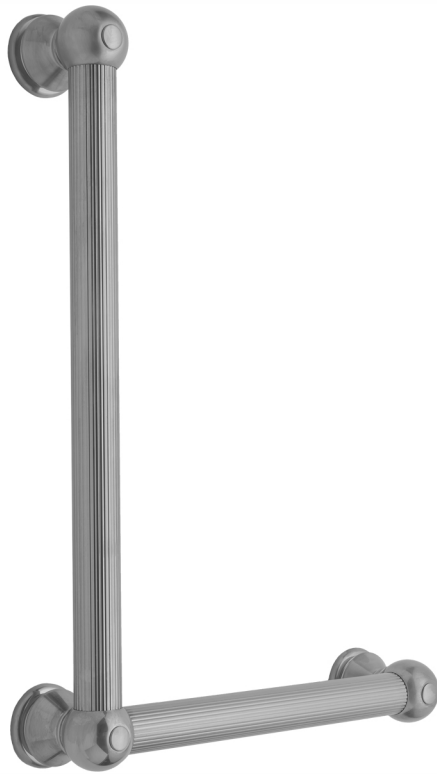

G33 16H x 12W 90° Right Hand Grab Bar

Model #: **G33-16H-12W-RH-**

FEATURES:

- ADA compliant when properly installed
- All brass construction, fully polished & plated
- All grab bars can be custom sized. Contact JACLO for pricing & availability
- Optional handshower sliders and toilet paper/wash cloth holders can be added only upon initial order
- Grab bars over 32" REQUIRE a middle post

AVAILABLE FINISHES:

Polished Chrome (PCH)	Satin Chrome (SC)	Bronze Umber (BU)
Satin Nickel (SN)	Pewter (PEW)	Caramel Bronze (CB)
Polished Nickel (PN)	Antique Brass (AB)	Antique Copper (ACU)
Oil-Rubbed Bronze (ORB)	Polished Brass (PB)	Polished Copper (PCU)
Vintage Bronze (VB)	Satin Brass (SB)	Rose Gold (RG)
Matte Black (MBK)	Satin Gold (SG)	Polished Gold (PG)
Black Nickel (BKN)	Bombay Gold (BG)	Jewelers Gold (JG)
Europa Bronze (EB)	White (WH)	Sedona Beige (SDB)
Tristan Brass (TB)	Unlacquered Brass (ULB)	Satin Cooper (SCU)

SPECIFICATION DRAWING:

BRASS LUXURY GRAB BAR			
PART. #	DESCRIPTION	A H	B W
G33-12H-12W	CENTER TO CENTER	12"	12"
G33-12H-16W	CENTER TO CENTER	12"	16"
G33-12H-24W	CENTER TO CENTER	12"	24"
G33-12H-32W	CENTER TO CENTER	12"	32"
G33-16H-12W	CENTER TO CENTER	16"	12"
G33-16H-16W	CENTER TO CENTER	16"	16"
G33-16H-24W	CENTER TO CENTER	16"	24"
G33-16H-32W	CENTER TO CENTER	16"	32"
G33-24H-12W	CENTER TO CENTER	24"	12"
G33-24H-16W	CENTER TO CENTER	24"	16"
G33-24H-24W	CENTER TO CENTER	24"	24"
G33-24H-32W	CENTER TO CENTER	24"	32"
G33-32H-12W	CENTER TO CENTER	32"	12"
G33-32H-16W	CENTER TO CENTER	32"	16"
G33-32H-24W	CENTER TO CENTER	32"	24"
G33-32H-32W	CENTER TO CENTER	32"	32"