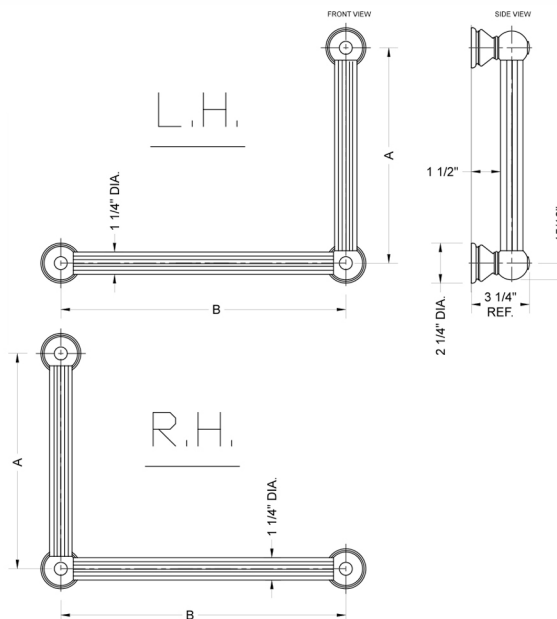

G33 16H x 12W 90° Right Hand Grab Bar

Model #: **G33-16H-12W-RH-**

FEATURES:

- ADA compliant when properly installed
- All brass construction, fully polished & plated
- All grab bars can be custom sized. Contact JACLO for pricing & availability
- Optional handshower sliders and toilet paper/wash cloth holders can be added only upon initial order
- Grab bars over 32" REQUIRE a middle post

SPECIFICATION DRAWING:

BRASS LUXURY GRAB BAR			
PART. #	DESCRIPTION	A H	B W
G33-12H-12W	CENTER TO CENTER	12"	12"
G33-12H-16W	CENTER TO CENTER	12"	16"
G33-12H-24W	CENTER TO CENTER	12"	24"
G33-12H-32W	CENTER TO CENTER	12"	32"
G33-16H-12W	CENTER TO CENTER	16"	12"
G33-16H-16W	CENTER TO CENTER	16"	16"
G33-16H-24W	CENTER TO CENTER	16"	24"
G33-16H-32W	CENTER TO CENTER	16"	32"
G33-24H-12W	CENTER TO CENTER	24"	12"
G33-24H-16W	CENTER TO CENTER	24"	16"
G33-24H-24W	CENTER TO CENTER	24"	24"
G33-24H-32W	CENTER TO CENTER	24"	32"
G33-32H-12W	CENTER TO CENTER	32"	12"
G33-32H-16W	CENTER TO CENTER	32"	16"
G33-32H-24W	CENTER TO CENTER	32"	24"
G33-32H-32W	CENTER TO CENTER	32"	32"