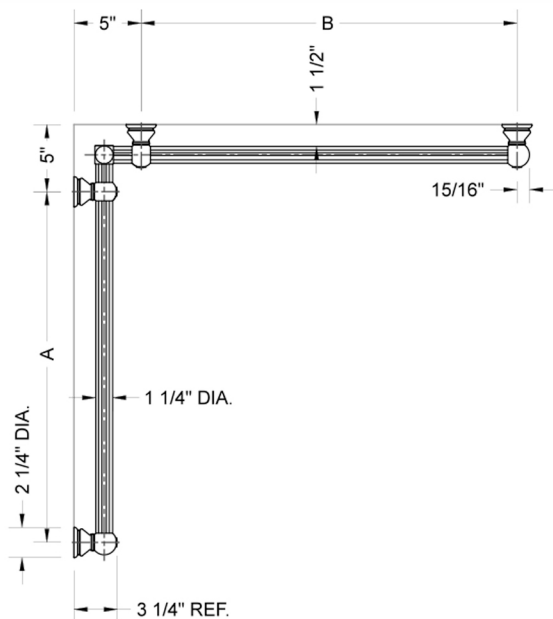

G33 12" x 36" Inside Corner Grab Bar

Model #: G33-12-36-IC-

FEATURES:

- ADA compliant when properly installed
- All brass construction, fully polished & plated
- All grab bars can be custom sized. Contact JACLO for pricing & availability
- Optional handshower sliders and toilet paper/wash cloth holders can be added only upon initial order
- Grab bars over 32" REQUIRE a middle post

SPECIFICATION DRAWING:

BRASS LUXURY GRAB BAR							
PART. #	DESCRIPTION	A	B	PART. #	DESCRIPTION	A	B
G33-12-12-IC	CENTER OF POST	12"	12"	G33-24-36-IC	CENTER OF POST	24"	36"
G33-12-16-IC	CENTER OF POST	12"	16"	G33-24-48-IC	CENTER OF POST	24"	48"
G33-12-24-IC	CENTER OF POST	12"	24"	G33-24-60-IC	CENTER OF POST	24"	60"
G33-12-32-IC	CENTER OF POST	12"	32"				
				G33-32-32-IC	CENTER OF POST	32"	32"
G33-12-36-IC	CENTER OF POST	12"	36"	G33-32-36-IC	CENTER OF POST	32"	36"
G33-12-48-IC	CENTER OF POST	12"	48"	G33-32-48-IC	CENTER OF POST	32"	48"
G33-12-60-IC	CENTER OF POST	12"	60"	G33-32-60-IC	CENTER OF POST	32"	60"
G33-16-16-IC	CENTER OF POST	16"	16"	G33-36-36-IC	CENTER OF POST	36"	36"
G33-16-24-IC	CENTER OF POST	16"	24"	G33-36-48-IC	CENTER OF POST	36"	48"
G33-16-32-IC	CENTER OF POST	16"	32"	G33-36-60-IC	CENTER OF POST	36"	60"
G33-16-36-IC	CENTER OF POST	16"	36"	G33-48-48-IC	CENTER OF POST	48"	48"
G33-16-48-IC	CENTER OF POST	16"	48"	G33-48-60-IC	CENTER OF POST	48"	60"
G33-16-60-IC	CENTER OF POST	16"	60"				
				G33-60-60-IC	CENTER OF POST	60"	60"
G33-24-24-IC	CENTER OF POST	24"	24"				
G33-24-32-IC	CENTER OF POST	24"	32"				