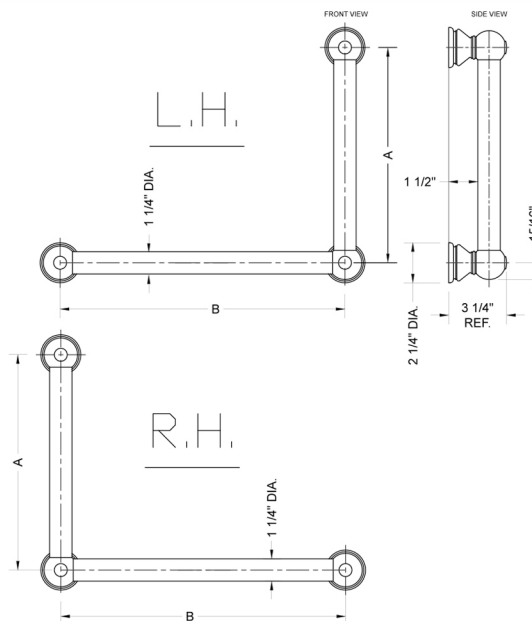

G30 32H x 24W 90° Right Hand Grab Bar

Model #: **G30-32H-24W-RH-**

FEATURES:

- ADA compliant when properly installed
- All brass construction, fully polished & plated
- All grab bars can be custom sized. Contact JACLO for pricing & availability
- Optional handshower sliders and toilet paper/wash cloth holders can be added only upon initial order
- Grab bars over 32" REQUIRE a middle post

SPECIFICATION DRAWING:

BRASS LUXURY GRAB BAR			
PART. #	DESCRIPTION	A H	B W
G30-12H-12W	CENTER TO CENTER	12"	12"
G30-12H-16W	CENTER TO CENTER	12"	16"
G30-12H-24W	CENTER TO CENTER	12"	24"
G30-12H-32W	CENTER TO CENTER	12"	32"
G30-16H-12W	CENTER TO CENTER	16"	12"
G30-16H-16W	CENTER TO CENTER	16"	16"
G30-16H-24W	CENTER TO CENTER	16"	24"
G30-16H-32W	CENTER TO CENTER	16"	32"
G30-24H-12W	CENTER TO CENTER	24"	12"
G30-24H-16W	CENTER TO CENTER	24"	16"
G30-24H-24W	CENTER TO CENTER	24"	24"
G30-24H-32W	CENTER TO CENTER	24"	32"
G30-32H-12W	CENTER TO CENTER	32"	12"
G30-32H-16W	CENTER TO CENTER	32"	16"
G30-32H-24W	CENTER TO CENTER	32"	24"
G30-32H-32W	CENTER TO CENTER	32"	32"