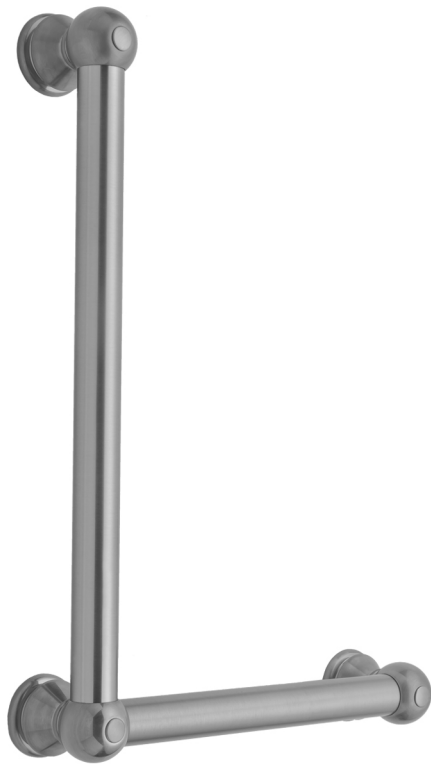

G30 32H x 24W 90° Right Hand Grab Bar

Model #: **G30-32H-24W-RH-**

FEATURES:

- ADA compliant when properly installed
- All brass construction, fully polished & plated
- All grab bars can be custom sized. Contact JACLO for pricing & availability
- Optional handshower sliders and toilet paper/wash cloth holders can be added only upon initial order
- Grab bars over 32" REQUIRE a middle post

AVAILABLE FINISHES:

Polished Chrome (PCH)	Satin Chrome (SC)	Bronze Umber (BU)
Satin Nickel (SN)	Pewter (PEW)	Caramel Bronze (CB)
Polished Nickel (PN)	Antique Brass (AB)	Antique Copper (ACU)
Oil-Rubbed Bronze (ORB)	Polished Brass (PB)	Polished Copper (PCU)
Vintage Bronze (VB)	Satin Brass (SB)	Rose Gold (RG)
Matte Black (MBK)	Satin Gold (SG)	Polished Gold (PG)
Black Nickel (BKN)	Bombay Gold (BG)	Jewelers Gold (JG)
Europa Bronze (EB)	White (WH)	Sedona Beige (SDB)
Tristan Brass (TB)	Unlacquered Brass (ULB)	Satin Cooper (SCU)

SPECIFICATION DRAWING:

BRASS LUXURY GRAB BAR			
PART. #	DESCRIPTION	A H	B W
G30-12H-12W	CENTER TO CENTER	12"	12"
G30-12H-16W	CENTER TO CENTER	12"	16"
G30-12H-24W	CENTER TO CENTER	12"	24"
G30-12H-32W	CENTER TO CENTER	12"	32"
G30-16H-12W	CENTER TO CENTER	16"	12"
G30-16H-16W	CENTER TO CENTER	16"	16"
G30-16H-24W	CENTER TO CENTER	16"	24"
G30-16H-32W	CENTER TO CENTER	16"	32"
G30-24H-12W	CENTER TO CENTER	24"	12"
G30-24H-16W	CENTER TO CENTER	24"	16"
G30-24H-24W	CENTER TO CENTER	24"	24"
G30-24H-32W	CENTER TO CENTER	24"	32"
G30-32H-12W	CENTER TO CENTER	32"	12"
G30-32H-16W	CENTER TO CENTER	32"	16"
G30-32H-24W	CENTER TO CENTER	32"	24"
G30-32H-32W	CENTER TO CENTER	32"	32"