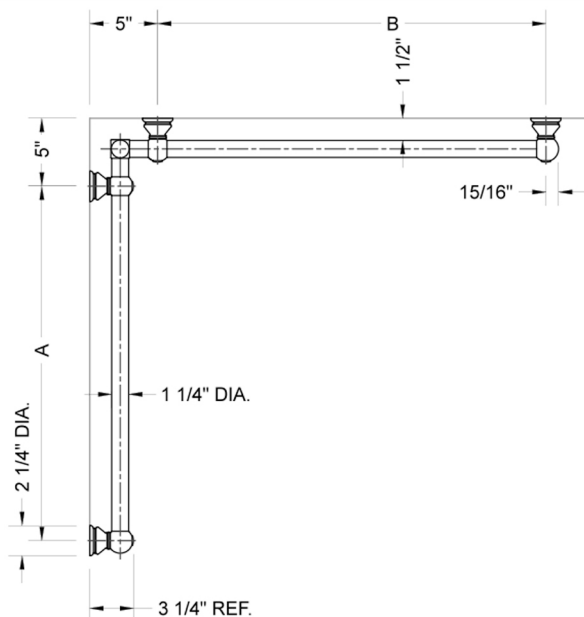

G30 32" x 60" Inside Corner Grab Bar

Model #: G30-32-60-IC-

FEATURES:

- ADA compliant when properly installed
- All brass construction, fully polished & plated
- All grab bars can be custom sized. Contact JACLO for pricing & availability
- Optional handshower sliders and toilet paper/wash cloth holders can be added only upon initial order
- Grab bars over 32" REQUIRE a middle post

SPECIFICATION DRAWING:

BRASS LUXURY GRAB BAR							
PART. #	DESCRIPTION	A	B	PART. #	DESCRIPTION	A	B
G30-12-12-IC	CENTER OF POST	12"	12"	G30-24-36-IC	CENTER OF POST	24"	36"
G30-12-16-IC	CENTER OF POST	12"	16"	G30-24-48-IC	CENTER OF POST	24"	48"
G30-12-24-IC	CENTER OF POST	12"	24"	G30-24-60-IC	CENTER OF POST	24"	60"
G30-12-32-IC	CENTER OF POST	12"	32"				
				G30-32-32-IC	CENTER OF POST	32"	32"
G30-12-36-IC	CENTER OF POST	12"	36"	G30-32-36-IC	CENTER OF POST	32"	36"
G30-12-48-IC	CENTER OF POST	12"	48"	G30-32-48-IC	CENTER OF POST	32"	48"
G30-12-60-IC	CENTER OF POST	12"	60"	G30-32-60-IC	CENTER OF POST	32"	60"
G30-16-16-IC	CENTER OF POST	16"	16"	G30-36-36-IC	CENTER OF POST	36"	36"
G30-16-24-IC	CENTER OF POST	16"	24"	G30-36-48-IC	CENTER OF POST	36"	48"
G30-16-32-IC	CENTER OF POST	16"	32"	G30-36-60-IC	CENTER OF POST	36"	60"
G30-16-36-IC	CENTER OF POST	16"	36"	G30-48-48-IC	CENTER OF POST	48"	48"
G30-16-48-IC	CENTER OF POST	16"	48"	G30-48-60-IC	CENTER OF POST	48"	60"
G30-16-60-IC	CENTER OF POST	16"	60"				
				G30-60-60-IC	CENTER OF POST	60"	60"
G30-24-24-IC	CENTER OF POST	24"	24"				
G30-24-32-IC	CENTER OF POST	24"	32"				