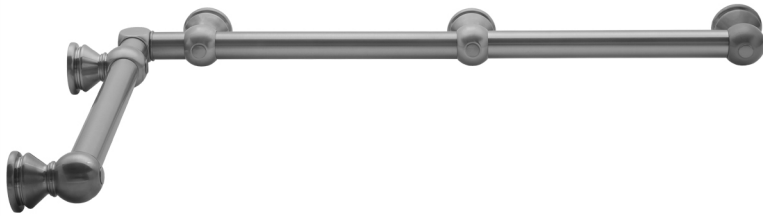

G30 32" x 60" Inside Corner Grab Bar

Model #: G30-32-60-IC-

FEATURES:

- ADA compliant when properly installed
- All brass construction, fully polished & plated
- All grab bars can be custom sized. Contact JACLO for pricing & availability
- Optional handshower sliders and toilet paper/wash cloth holders can be added only upon initial order
- Grab bars over 32" REQUIRE a middle post

AVAILABLE FINISHES:

Polished Chrome (PCH)	Satin Chrome (SC)	Bronze Umber (BU)
Satin Nickel (SN)	Pewter (PEW)	Caramel Bronze (CB)
Polished Nickel (PN)	Antique Brass (AB)	Antique Copper (ACU)
Oil-Rubbed Bronze (ORB)	Polished Brass (PB)	Polished Copper (PCU)
Vintage Bronze (VB)	Satin Brass (SB)	Rose Gold (RG)
Matte Black (MBK)	Satin Gold (SG)	Polished Gold (PG)
Black Nickel (BKN)	Bombay Gold (BG)	Jewelers Gold (JG)
Europa Bronze (EB)	White (WH)	Sedona Beige (SDB)
Tristan Brass (TB)	Unlacquered Brass (ULB)	Satin Cooper (SCU)