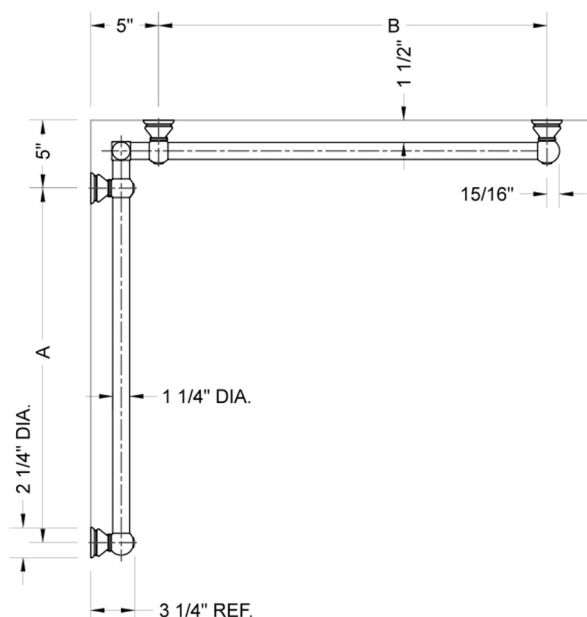

### SPECIFICATION DRAWING:

| BRASS LUXURY GRAB BAR |                |     |     |              |                |     |     |
|-----------------------|----------------|-----|-----|--------------|----------------|-----|-----|
| PART. #               | DESCRIPTION    | A   | B   | PART. #      | DESCRIPTION    | A   | B   |
| G30-12-12-IC          | CENTER OF POST | 12" | 12" | G30-24-36-IC | CENTER OF POST | 24" | 36" |
| G30-12-16-IC          | CENTER OF POST | 12" | 16" | G30-24-48-IC | CENTER OF POST | 24" | 48" |
| G30-12-24-IC          | CENTER OF POST | 12" | 24" | G30-24-60-IC | CENTER OF POST | 24" | 60" |
| G30-12-32-IC          | CENTER OF POST | 12" | 32" |              |                |     |     |
|                       |                |     |     | G30-32-32-IC | CENTER OF POST | 32" | 32" |
| G30-12-36-IC          | CENTER OF POST | 12" | 36" | G30-32-36-IC | CENTER OF POST | 32" | 36" |
| G30-12-48-IC          | CENTER OF POST | 12" | 48" | G30-32-48-IC | CENTER OF POST | 32" | 48" |
| G30-12-60-IC          | CENTER OF POST | 12" | 60" | G30-32-60-IC | CENTER OF POST | 32" | 60" |
|                       |                |     |     |              |                |     |     |
| G30-16-16-IC          | CENTER OF POST | 16" | 16" | G30-36-36-IC | CENTER OF POST | 36" | 36" |
| G30-16-24-IC          | CENTER OF POST | 16" | 24" | G30-36-48-IC | CENTER OF POST | 36" | 48" |
| G30-16-32-IC          | CENTER OF POST | 16" | 32" | G30-36-60-IC | CENTER OF POST | 36" | 60" |
|                       |                |     |     |              |                |     |     |
| G30-16-36-IC          | CENTER OF POST | 16" | 36" | G30-48-48-IC | CENTER OF POST | 48" | 48" |
| G30-16-48-IC          | CENTER OF POST | 16" | 48" | G30-48-60-IC | CENTER OF POST | 48" | 60" |
| G30-16-60-IC          | CENTER OF POST | 16" | 60" |              |                |     |     |
|                       |                |     |     | G30-60-60-IC | CENTER OF POST | 60" | 60" |
| G30-24-24-IC          | CENTER OF POST | 24" | 24" |              |                |     |     |
| G30-24-32-IC          | CENTER OF POST | 24" | 32" |              |                |     |     |