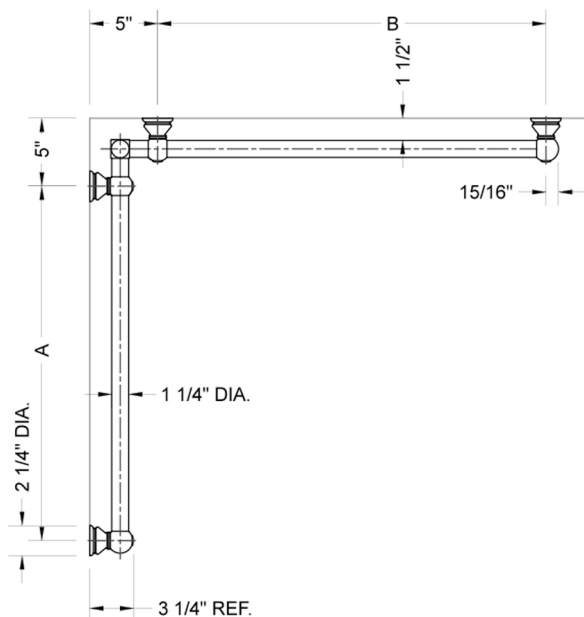

G30 16" x 24" Inside Corner Grab Bar

Model #: G30-16-24-IC-

FEATURES:

- ADA compliant when properly installed
- All brass construction, fully polished & plated
- All grab bars can be custom sized. Contact JACLO for pricing & availability
- Optional handshower sliders and toilet paper/wash cloth holders can be added only upon initial order
- Grab bars over 32" REQUIRE a middle post

SPECIFICATION DRAWING:

| BRASS LUXURY GRAB BAR | | | | | | | |
|-----------------------|----------------|-----|-----|--------------|----------------|-----|-----|
| PART. # | DESCRIPTION | A | B | PART. # | DESCRIPTION | A | B |
| G30-12-12-IC | CENTER OF POST | 12" | 12" | G30-24-36-IC | CENTER OF POST | 24" | 36" |
| G30-12-16-IC | CENTER OF POST | 12" | 16" | G30-24-48-IC | CENTER OF POST | 24" | 48" |
| G30-12-24-IC | CENTER OF POST | 12" | 24" | G30-24-60-IC | CENTER OF POST | 24" | 60" |
| G30-12-32-IC | CENTER OF POST | 12" | 32" | | | | |
| G30-12-36-IC | CENTER OF POST | 12" | 36" | G30-32-32-IC | CENTER OF POST | 32" | 32" |
| G30-12-48-IC | CENTER OF POST | 12" | 48" | G30-32-36-IC | CENTER OF POST | 32" | 36" |
| G30-12-60-IC | CENTER OF POST | 12" | 60" | G30-32-48-IC | CENTER OF POST | 32" | 48" |
| | | | | G30-32-60-IC | CENTER OF POST | 32" | 60" |
| G30-16-16-IC | CENTER OF POST | 16" | 16" | | | | |
| G30-16-24-IC | CENTER OF POST | 16" | 24" | G30-36-36-IC | CENTER OF POST | 36" | 36" |
| G30-16-32-IC | CENTER OF POST | 16" | 32" | G30-36-48-IC | CENTER OF POST | 36" | 48" |
| | | | | G30-36-60-IC | CENTER OF POST | 36" | 60" |
| G30-16-36-IC | CENTER OF POST | 16" | 36" | | | | |
| G30-16-48-IC | CENTER OF POST | 16" | 48" | G30-48-48-IC | CENTER OF POST | 48" | 48" |
| G30-16-60-IC | CENTER OF POST | 16" | 60" | G30-48-60-IC | CENTER OF POST | 48" | 60" |
| | | | | | | | |
| G30-24-24-IC | CENTER OF POST | 24" | 24" | G30-60-60-IC | CENTER OF POST | 60" | 60" |
| G30-24-32-IC | CENTER OF POST | 24" | 32" | | | | |