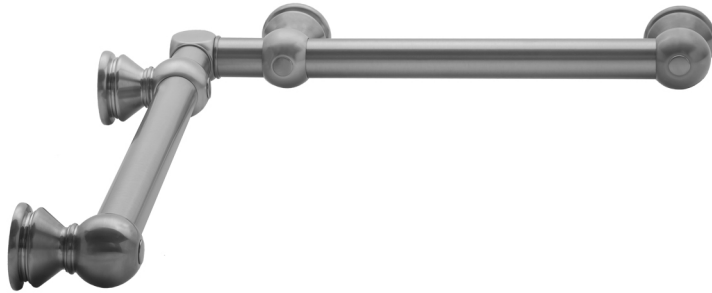

G30 16" x 24" Inside Corner Grab Bar

Model #: G30-16-24-IC-

FEATURES:

- ADA compliant when properly installed
- All brass construction, fully polished & plated
- All grab bars can be custom sized. Contact JACLO for pricing & availability
- Optional handshower sliders and toilet paper/wash cloth holders can be added only upon initial order
- Grab bars over 32" REQUIRE a middle post

AVAILABLE FINISHES:

| | | |
|-------------------------|-------------------------|-----------------------|
| Polished Chrome (PCH) | Satin Chrome (SC) | Bronze Umber (BU) |
| Satin Nickel (SN) | Pewter (PEW) | Caramel Bronze (CB) |
| Polished Nickel (PN) | Antique Brass (AB) | Antique Copper (ACU) |
| Oil-Rubbed Bronze (ORB) | Polished Brass (PB) | Polished Copper (PCU) |
| Vintage Bronze (VB) | Satin Brass (SB) | Rose Gold (RG) |
| Matte Black (MBK) | Satin Gold (SG) | Polished Gold (PG) |
| Black Nickel (BKN) | Bombay Gold (BG) | Jewelers Gold (JG) |
| Europa Bronze (EB) | White (WH) | Sedona Beige (SDB) |
| Tristan Brass (TB) | Unlacquered Brass (ULB) | Satin Cooper (SCU) |