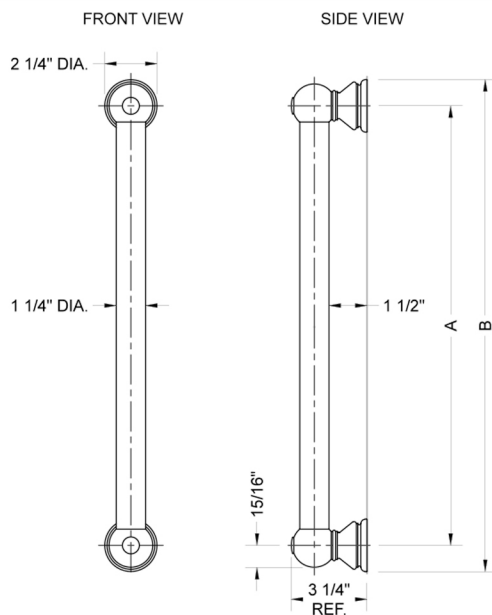

12" G30 Straight Grab Bar

Model #: G30-12-

FEATURES:

- ADA compliant when properly installed
- All brass construction, fully polished & plated
- All grab bars can be custom sized. Contact JACLO for pricing & availability
- Optional handshower sliders and toilet paper/wash cloth holders can be added only upon initial order
- Grab bars over 32" REQUIRE a middle post

SPECIFICATION DRAWING:

BRASS LUXURY GRAB BAR			
PART. #	DESCRIPTION	A	B
G30-12-XX	12" CENTER TO CENTER	12"	14 1/4"
G30-16-XX	16" CENTER TO CENTER	16"	18 1/4"
G30-18-XX	18" CENTER TO CENTER	18"	20 1/4"
G30-24-XX	24" CENTER TO CENTER	24"	28 1/4"
G30-32-XX	32" CENTER TO CENTER	32"	44 1/4"
*NOTE: GRAB BARS OVER 32" REQUIRE A MIDDLE POST			
G30-36-XX	36" CENTER TO CENTER	36"	38 1/4"
G30-42-XX	42" CENTER TO CENTER	42"	44 1/4"
G30-48-XX	48" CENTER TO CENTER	48"	50 1/4"
G30-60-XX	60" CENTER TO CENTER	60"	62 1/4"