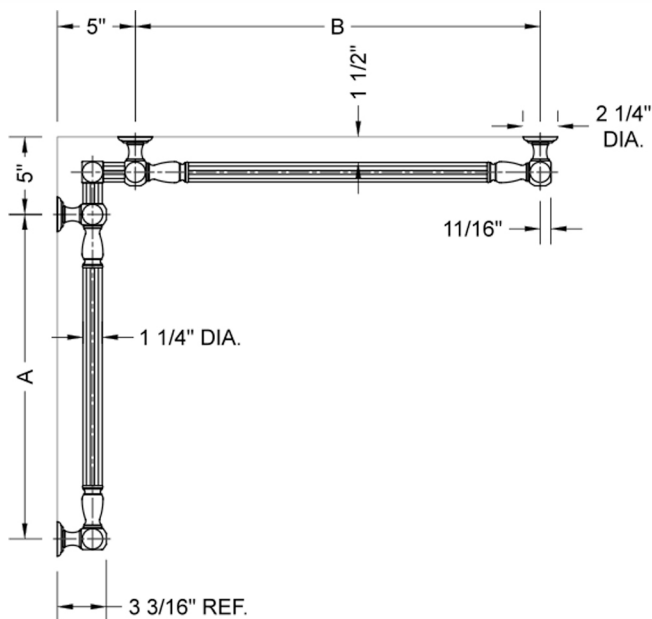

## G21 36" x 48" Inside Corner Grab Bar

Model #: G21-36-48-IC-

### FEATURES:

- ADA compliant when properly installed
- All brass construction, fully polished & plated
- All grab bars can be custom sized. Contact JACLO for pricing & availability
- Optional handshower sliders and toilet paper/wash cloth holders can be added only upon initial order
- Grab bars over 32" REQUIRE a middle post

### SPECIFICATION DRAWING:

BRASS LUXURY GRAB BAR							
PART. #	DESCRIPTION	A	B	PART. #	DESCRIPTION	A	B
G21-12-12-IC	CENTER OF POST	12"	12"	G21-24-36-IC	CENTER OF POST	24"	36"
G21-12-16-IC	CENTER OF POST	12"	16"	G21-24-48-IC	CENTER OF POST	24"	48"
G21-12-24-IC	CENTER OF POST	12"	24"	G21-24-60-IC	CENTER OF POST	24"	60"
G21-12-32-IC	CENTER OF POST	12"	32"				
G21-12-36-IC	CENTER OF POST	12"	36"	G21-32-32-IC	CENTER OF POST	32"	32"
G21-12-48-IC	CENTER OF POST	12"	48"	G21-32-36-IC	CENTER OF POST	32"	36"
G21-12-60-IC	CENTER OF POST	12"	60"	G21-32-48-IC	CENTER OF POST	32"	48"
				G21-32-60-IC	CENTER OF POST	32"	60"
G21-16-16-IC	CENTER OF POST	16"	16"				
G21-16-24-IC	CENTER OF POST	16"	24"	G21-36-36-IC	CENTER OF POST	36"	36"
G21-16-32-IC	CENTER OF POST	16"	32"	G21-36-48-IC	CENTER OF POST	36"	48"
				G21-36-60-IC	CENTER OF POST	36"	60"
G21-16-36-IC	CENTER OF POST	16"	36"				
G21-16-48-IC	CENTER OF POST	16"	48"	G21-48-48-IC	CENTER OF POST	48"	48"
G21-16-60-IC	CENTER OF POST	16"	60"	G21-48-60-IC	CENTER OF POST	48"	60"
G21-24-24-IC	CENTER OF POST	24"	24"	G21-60-60-IC	CENTER OF POST	60"	60"
G21-24-32-IC	CENTER OF POST	24"	32"				