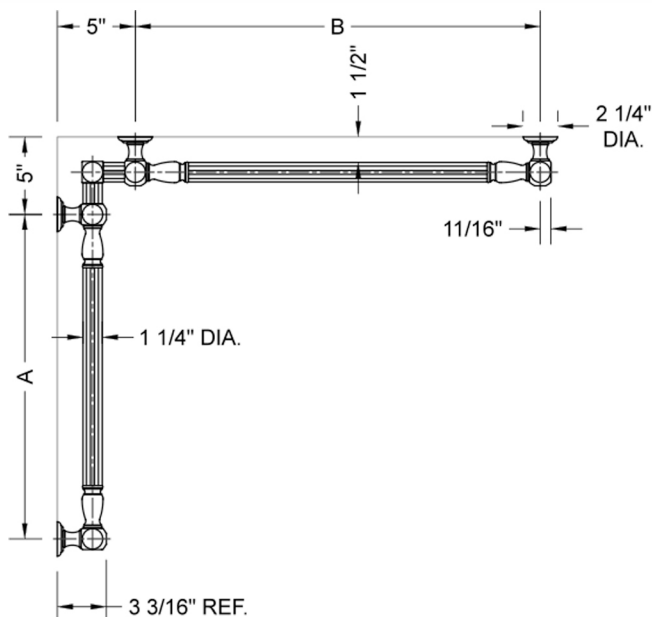

## G21 24" x 32" Inside Corner Grab Bar

Model #: **G21-24-32-IC-**

### FEATURES:

- ADA compliant when properly installed
- All brass construction, fully polished & plated
- All grab bars can be custom sized. Contact JACLO for pricing & availability
- Optional handshower sliders and toilet paper/wash cloth holders can be added only upon initial order
- Grab bars over 32" REQUIRE a middle post

### SPECIFICATION DRAWING:

BRASS LUXURY GRAB BAR							
PART. #	DESCRIPTION	A	B	PART. #	DESCRIPTION	A	B
G21-12-12-IC	CENTER OF POST	12"	12"	G21-24-36-IC	CENTER OF POST	24"	36"
G21-12-16-IC	CENTER OF POST	12"	16"	G21-24-48-IC	CENTER OF POST	24"	48"
G21-12-24-IC	CENTER OF POST	12"	24"	G21-24-60-IC	CENTER OF POST	24"	60"
G21-12-32-IC	CENTER OF POST	12"	32"				
				G21-32-32-IC	CENTER OF POST	32"	32"
G21-12-36-IC	CENTER OF POST	12"	36"	G21-32-36-IC	CENTER OF POST	32"	36"
G21-12-48-IC	CENTER OF POST	12"	48"	G21-32-48-IC	CENTER OF POST	32"	48"
G21-12-60-IC	CENTER OF POST	12"	60"	G21-32-60-IC	CENTER OF POST	32"	60"
G21-16-16-IC	CENTER OF POST	16"	16"	G21-36-36-IC	CENTER OF POST	36"	36"
G21-16-24-IC	CENTER OF POST	16"	24"	G21-36-48-IC	CENTER OF POST	36"	48"
G21-16-32-IC	CENTER OF POST	16"	32"	G21-36-60-IC	CENTER OF POST	36"	60"
G21-16-36-IC	CENTER OF POST	16"	36"	G21-48-48-IC	CENTER OF POST	48"	48"
G21-16-48-IC	CENTER OF POST	16"	48"	G21-48-60-IC	CENTER OF POST	48"	60"
G21-16-60-IC	CENTER OF POST	16"	60"				
				G21-60-60-IC	CENTER OF POST	60"	60"
G21-24-24-IC	CENTER OF POST	24"	24"				
G21-24-32-IC	CENTER OF POST	24"	32"				