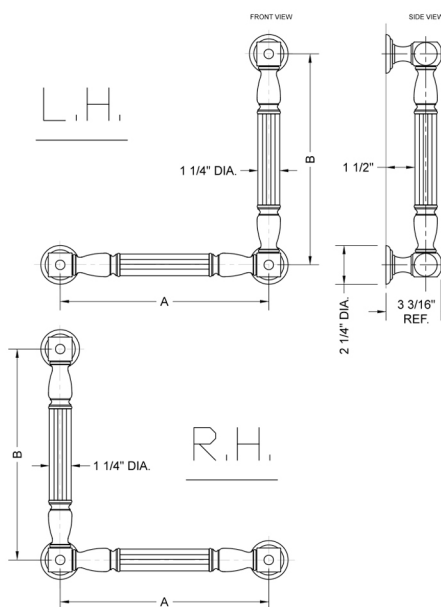

G21 16H x 32W 90° Left Hand Grab Bar

Model #: **G21-16H-32W-LH-**

FEATURES:

- ADA compliant when properly installed
- All brass construction, fully polished & plated
- All grab bars can be custom sized. Contact JACLO for pricing & availability
- Optional handshower sliders and toilet paper/wash cloth holders can be added only upon initial order
- Grab bars over 32" REQUIRE a middle post

SPECIFICATION DRAWING:

BRASS LUXURY GRAB BAR			
PART. #	DESCRIPTION	A H	B W
G21-12H-12W	CENTER TO CENTER	12"	12"
G21-12H-16W	CENTER TO CENTER	12"	16"
G21-12H-24W	CENTER TO CENTER	12"	24"
G21-12H-32W	CENTER TO CENTER	12"	32"
G21-16H-12W	CENTER TO CENTER	16"	12"
G21-16H-16W	CENTER TO CENTER	16"	16"
G21-16H-24W	CENTER TO CENTER	16"	24"
G21-16H-32W	CENTER TO CENTER	16"	32"
G21-24H-12W	CENTER TO CENTER	24"	12"
G21-24H-16W	CENTER TO CENTER	24"	16"
G21-24H-24W	CENTER TO CENTER	24"	24"
G21-24H-32W	CENTER TO CENTER	24"	32"
G21-32H-12W	CENTER TO CENTER	32"	12"
G21-32H-16W	CENTER TO CENTER	32"	16"
G21-32H-24W	CENTER TO CENTER	32"	24"
G21-32H-32W	CENTER TO CENTER	32"	32"