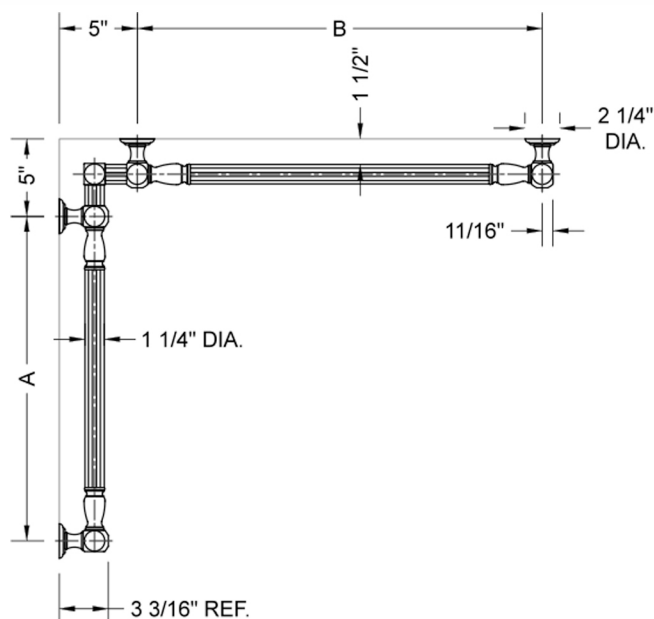

G21 12" x 60" Inside Corner Grab Bar

Model #: **G21-12-60-IC-**

FEATURES:

- ADA compliant when properly installed
- All brass construction, fully polished & plated
- All grab bars can be custom sized. Contact JACLO for pricing & availability
- Optional handshower sliders and toilet paper/wash cloth holders can be added only upon initial order
- Grab bars over 32" REQUIRE a middle post

SPECIFICATION DRAWING:

BRASS LUXURY GRAB BAR							
PART. #	DESCRIPTION	A	B	PART. #	DESCRIPTION	A	B
G21-12-12-IC	CENTER OF POST	12"	12"	G21-24-36-IC	CENTER OF POST	24"	36"
G21-12-16-IC	CENTER OF POST	12"	16"	G21-24-48-IC	CENTER OF POST	24"	48"
G21-12-24-IC	CENTER OF POST	12"	24"	G21-24-60-IC	CENTER OF POST	24"	60"
G21-12-32-IC	CENTER OF POST	12"	32"				
				G21-32-32-IC	CENTER OF POST	32"	32"
G21-12-36-IC	CENTER OF POST	12"	36"	G21-32-36-IC	CENTER OF POST	32"	36"
G21-12-48-IC	CENTER OF POST	12"	48"	G21-32-48-IC	CENTER OF POST	32"	48"
G21-12-60-IC	CENTER OF POST	12"	60"	G21-32-60-IC	CENTER OF POST	32"	60"
G21-16-16-IC	CENTER OF POST	16"	16"	G21-36-36-IC	CENTER OF POST	36"	36"
G21-16-24-IC	CENTER OF POST	16"	24"	G21-36-48-IC	CENTER OF POST	36"	48"
G21-16-32-IC	CENTER OF POST	16"	32"	G21-36-60-IC	CENTER OF POST	36"	60"
G21-16-36-IC	CENTER OF POST	16"	36"	G21-48-48-IC	CENTER OF POST	48"	48"
G21-16-48-IC	CENTER OF POST	16"	48"	G21-48-60-IC	CENTER OF POST	48"	60"
G21-16-60-IC	CENTER OF POST	16"	60"				
				G21-60-60-IC	CENTER OF POST	60"	60"
G21-24-24-IC	CENTER OF POST	24"	24"				
G21-24-32-IC	CENTER OF POST	24"	32"				