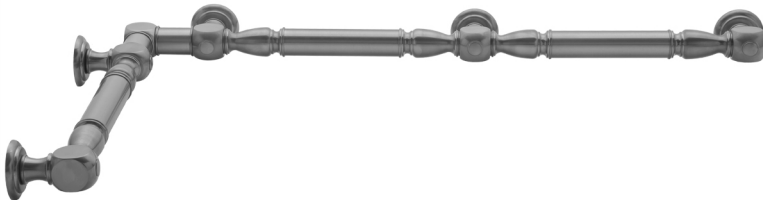

G20 32" x 36" Inside Corner Grab Bar

Model #: G20-32-36-IC-

FEATURES:

- ADA compliant when properly installed
- All brass construction, fully polished & plated
- All grab bars can be custom sized. Contact JACLO for pricing & availability
- Optional handshower sliders and toilet paper/wash cloth holders can be added only upon initial order
- Grab bars over 32" REQUIRE a middle post

AVAILABLE FINISHES:

Polished Chrome (PCH)	Satin Chrome (SC)	Bronze Umber (BU)
Satin Nickel (SN)	Pewter (PEW)	Caramel Bronze (CB)
Polished Nickel (PN)	Antique Brass (AB)	Antique Copper (ACU)
Oil-Rubbed Bronze (ORB)	Polished Brass (PB)	Polished Copper (PCU)
Vintage Bronze (VB)	Satin Brass (SB)	Rose Gold (RG)
Matte Black (MBK)	Satin Gold (SG)	Polished Gold (PG)
Black Nickel (BKN)	Bombay Gold (BG)	Jewelers Gold (JG)
Europa Bronze (EB)	White (WH)	Sedona Beige (SDB)
Tristan Brass (TB)	Unlacquered Brass (ULB)	Satin Cooper (SCU)