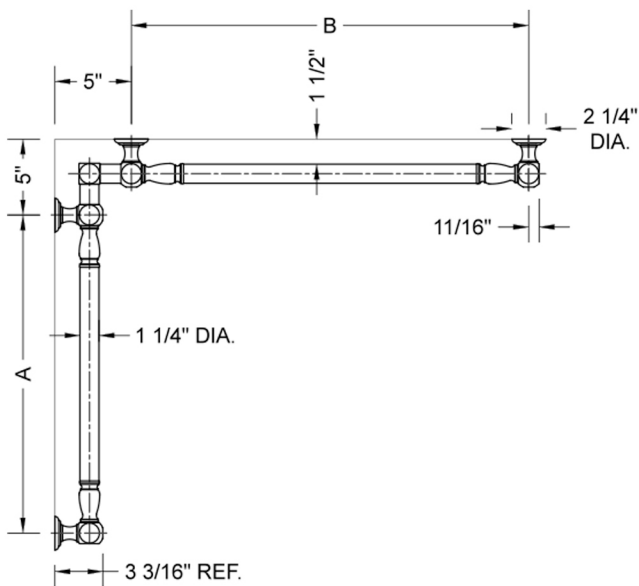

G20 32" x 36" Inside Corner Grab Bar

Model #: G20-32-36-IC-

FEATURES:

- ADA compliant when properly installed
- All brass construction, fully polished & plated
- All grab bars can be custom sized. Contact JACLO for pricing & availability
- Optional handshower sliders and toilet paper/wash cloth holders can be added only upon initial order
- Grab bars over 32" REQUIRE a middle post

SPECIFICATION DRAWING:

BRASS LUXURY GRAB BAR							
PART. #	DESCRIPTION	A	B	PART. #	DESCRIPTION	A	B
G20-12-12-IC	CENTER OF POST	12"	12"	G20-24-36-IC	CENTER OF POST	24"	36"
G20-12-16-IC	CENTER OF POST	12"	16"	G20-24-48-IC	CENTER OF POST	24"	48"
G20-12-24-IC	CENTER OF POST	12"	24"	G20-24-60-IC	CENTER OF POST	24"	60"
G20-12-32-IC	CENTER OF POST	12"	32"				
G20-12-36-IC	CENTER OF POST	12"	36"	G20-32-32-IC	CENTER OF POST	32"	32"
G20-12-48-IC	CENTER OF POST	12"	48"	G20-32-36-IC	CENTER OF POST	32"	36"
G20-12-60-IC	CENTER OF POST	12"	60"	G20-32-48-IC	CENTER OF POST	32"	48"
				G20-32-60-IC	CENTER OF POST	32"	60"
G20-16-16-IC	CENTER OF POST	16"	16"				
G20-16-24-IC	CENTER OF POST	16"	24"	G20-36-36-IC	CENTER OF POST	36"	36"
G20-16-32-IC	CENTER OF POST	16"	32"	G20-36-48-IC	CENTER OF POST	36"	48"
				G20-36-60-IC	CENTER OF POST	36"	60"
G20-16-36-IC	CENTER OF POST	16"	36"				
G20-16-48-IC	CENTER OF POST	16"	48"	G20-48-48-IC	CENTER OF POST	48"	48"
G20-16-60-IC	CENTER OF POST	16"	60"	G20-48-60-IC	CENTER OF POST	48"	60"
G20-24-24-IC	CENTER OF POST	24"	24"				
G20-24-32-IC	CENTER OF POST	24"	32"	G20-60-60-IC	CENTER OF POST	60"	60"