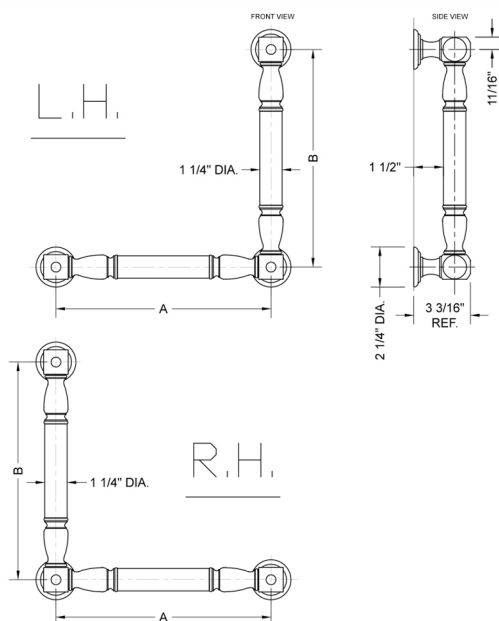

## G20 24H x 24W 90° Grab Bar

Model #: G20-24H-24W-

### FEATURES:

- ADA compliant when properly installed
- All brass construction, fully polished & plated
- All grab bars can be custom sized. Contact JACLO for pricing & availability
- Optional handshower sliders and toilet paper/wash cloth holders can be added only upon initial order
- Grab bars over 32" REQUIRE a middle post

### SPECIFICATION DRAWING:

| BRASS LUXURY GRAB BAR |                  |        |        |
|-----------------------|------------------|--------|--------|
| PART. #               | DESCRIPTION      | A<br>H | B<br>W |
| G20-12H-12W           | CENTER TO CENTER | 12"    | 12"    |
| G20-12H-16W           | CENTER TO CENTER | 12"    | 16"    |
| G20-12H-24W           | CENTER TO CENTER | 12"    | 24"    |
| G20-12H-32W           | CENTER TO CENTER | 12"    | 32"    |
|                       |                  |        |        |
| G20-16H-12W           | CENTER TO CENTER | 16"    | 12"    |
| G20-16H-16W           | CENTER TO CENTER | 16"    | 16"    |
| G20-16H-24W           | CENTER TO CENTER | 16"    | 24"    |
| G20-16H-32W           | CENTER TO CENTER | 16"    | 32"    |
|                       |                  |        |        |
| G20-24H-12W           | CENTER TO CENTER | 24"    | 12"    |
| G20-24H-16W           | CENTER TO CENTER | 24"    | 16"    |
| G20-24H-24W           | CENTER TO CENTER | 24"    | 24"    |
| G20-24H-32W           | CENTER TO CENTER | 24"    | 32"    |
|                       |                  |        |        |
| G20-32H-12W           | CENTER TO CENTER | 32"    | 12"    |
| G20-32H-16W           | CENTER TO CENTER | 32"    | 16"    |
| G20-32H-24W           | CENTER TO CENTER | 32"    | 24"    |
| G20-32H-32W           | CENTER TO CENTER | 32"    | 32"    |