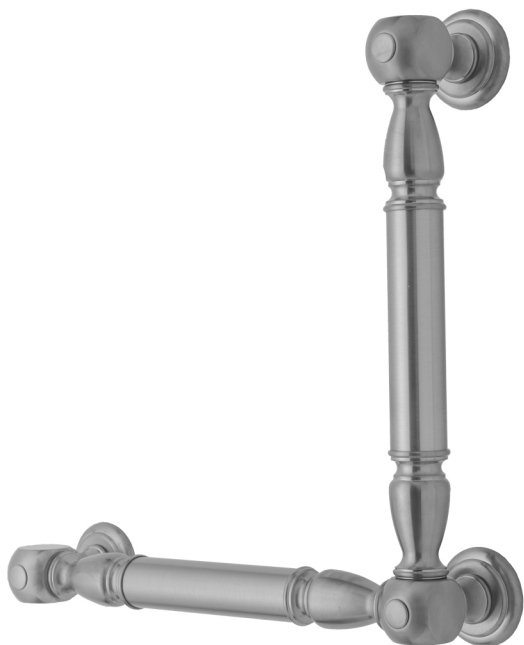

## G20 24H x 24W 90° Grab Bar

Model #: G20-24H-24W-

### FEATURES:

- ADA compliant when properly installed
- All brass construction, fully polished & plated
- All grab bars can be custom sized. Contact JACLO for pricing & availability
- Optional handshower sliders and toilet paper/wash cloth holders can be added only upon initial order
- Grab bars over 32" REQUIRE a middle post

### SPECIFICATION DRAWING:

| BRASS LUXURY GRAB BAR |                  |        |        |
|-----------------------|------------------|--------|--------|
| PART. #               | DESCRIPTION      | A<br>H | B<br>W |
| G20-12H-12W           | CENTER TO CENTER | 12"    | 12"    |
| G20-12H-16W           | CENTER TO CENTER | 12"    | 16"    |
| G20-12H-24W           | CENTER TO CENTER | 12"    | 24"    |
| G20-12H-32W           | CENTER TO CENTER | 12"    | 32"    |
|                       |                  |        |        |
| G20-16H-12W           | CENTER TO CENTER | 16"    | 12"    |
| G20-16H-16W           | CENTER TO CENTER | 16"    | 16"    |
| G20-16H-24W           | CENTER TO CENTER | 16"    | 24"    |
| G20-16H-32W           | CENTER TO CENTER | 16"    | 32"    |
|                       |                  |        |        |
| G20-24H-12W           | CENTER TO CENTER | 24"    | 12"    |
| G20-24H-16W           | CENTER TO CENTER | 24"    | 16"    |
| G20-24H-24W           | CENTER TO CENTER | 24"    | 24"    |
| G20-24H-32W           | CENTER TO CENTER | 24"    | 32"    |
|                       |                  |        |        |
| G20-32H-12W           | CENTER TO CENTER | 32"    | 12"    |
| G20-32H-16W           | CENTER TO CENTER | 32"    | 16"    |
| G20-32H-24W           | CENTER TO CENTER | 32"    | 24"    |
| G20-32H-32W           | CENTER TO CENTER | 32"    | 32"    |