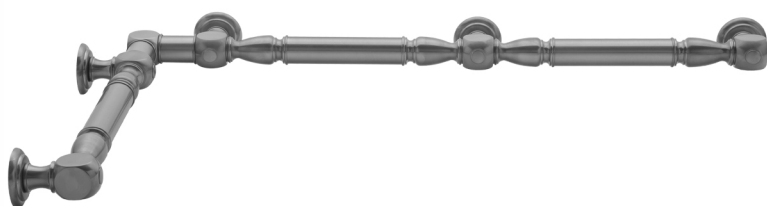

## G20 24" x 48" Inside Corner Grab Bar

Model #: G20-24-48-IC-

### FEATURES:

- ADA compliant when properly installed
- All brass construction, fully polished & plated
- All grab bars can be custom sized. Contact JACLO for pricing & availability
- Optional handshower sliders and toilet paper/wash cloth holders can be added only upon initial order
- Grab bars over 32" REQUIRE a middle post

### SPECIFICATION DRAWING:

BRASS LUXURY GRAB BAR							
PART. #	DESCRIPTION	A	B	PART. #	DESCRIPTION	A	B
G20-12-12-IC	CENTER OF POST	12"	12"	G20-24-36-IC	CENTER OF POST	24"	36"
G20-12-16-IC	CENTER OF POST	12"	16"	G20-24-48-IC	CENTER OF POST	24"	48"
G20-12-24-IC	CENTER OF POST	12"	24"	G20-24-60-IC	CENTER OF POST	24"	60"
G20-12-32-IC	CENTER OF POST	12"	32"				
G20-12-36-IC	CENTER OF POST	12"	36"	G20-32-32-IC	CENTER OF POST	32"	32"
G20-12-48-IC	CENTER OF POST	12"	48"	G20-32-36-IC	CENTER OF POST	32"	36"
G20-12-60-IC	CENTER OF POST	12"	60"	G20-32-48-IC	CENTER OF POST	32"	48"
				G20-32-60-IC	CENTER OF POST	32"	60"
G20-16-16-IC	CENTER OF POST	16"	16"				
G20-16-24-IC	CENTER OF POST	16"	24"	G20-36-36-IC	CENTER OF POST	36"	36"
G20-16-32-IC	CENTER OF POST	16"	32"	G20-36-48-IC	CENTER OF POST	36"	48"
				G20-36-60-IC	CENTER OF POST	36"	60"
G20-16-36-IC	CENTER OF POST	16"	36"				
G20-16-48-IC	CENTER OF POST	16"	48"	G20-48-48-IC	CENTER OF POST	48"	48"
G20-16-60-IC	CENTER OF POST	16"	60"	G20-48-60-IC	CENTER OF POST	48"	60"
G20-24-24-IC	CENTER OF POST	24"	24"				
G20-24-32-IC	CENTER OF POST	24"	32"	G20-60-60-IC	CENTER OF POST	60"	60"