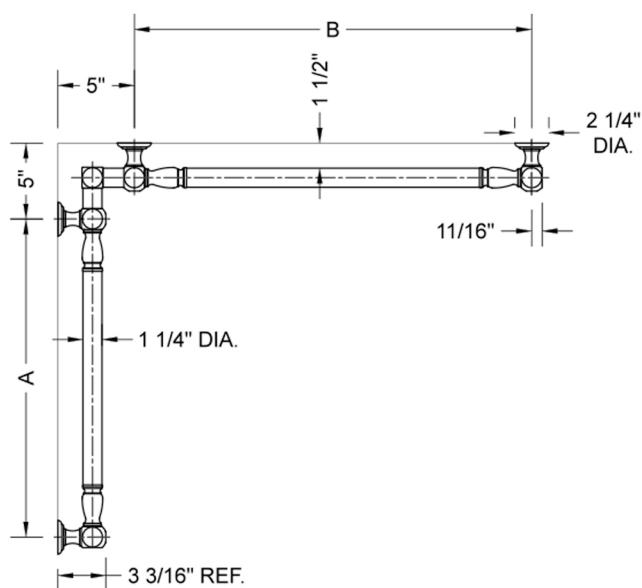

## G20 24" x 48" Inside Corner Grab Bar

Model #: G20-24-48-IC-

### FEATURES:

- ADA compliant when properly installed
- All brass construction, fully polished & plated
- All grab bars can be custom sized. Contact JACLO for pricing & availability
- Optional handshower sliders and toilet paper/wash cloth holders can be added only upon initial order
- Grab bars over 32" REQUIRE a middle post

### SPECIFICATION DRAWING:

BRASS LUXURY GRAB BAR							
PART. #	DESCRIPTION	A	B	PART. #	DESCRIPTION	A	B
G20-12-12-IC	CENTER OF POST	12"	12"	G20-24-36-IC	CENTER OF POST	24"	36"
G20-12-16-IC	CENTER OF POST	12"	16"	G20-24-48-IC	CENTER OF POST	24"	48"
G20-12-24-IC	CENTER OF POST	12"	24"	G20-24-60-IC	CENTER OF POST	24"	60"
G20-12-32-IC	CENTER OF POST	12"	32"				
G20-12-36-IC	CENTER OF POST	12"	36"	G20-32-32-IC	CENTER OF POST	32"	32"
G20-12-48-IC	CENTER OF POST	12"	48"	G20-32-36-IC	CENTER OF POST	32"	36"
G20-12-60-IC	CENTER OF POST	12"	60"	G20-32-48-IC	CENTER OF POST	32"	48"
				G20-32-60-IC	CENTER OF POST	32"	60"
G20-16-16-IC	CENTER OF POST	16"	16"				
G20-16-24-IC	CENTER OF POST	16"	24"	G20-36-36-IC	CENTER OF POST	36"	36"
G20-16-32-IC	CENTER OF POST	16"	32"	G20-36-48-IC	CENTER OF POST	36"	48"
				G20-36-60-IC	CENTER OF POST	36"	60"
G20-16-36-IC	CENTER OF POST	16"	36"				
G20-16-48-IC	CENTER OF POST	16"	48"	G20-48-48-IC	CENTER OF POST	48"	48"
G20-16-60-IC	CENTER OF POST	16"	60"	G20-48-60-IC	CENTER OF POST	48"	60"
G20-24-24-IC	CENTER OF POST	24"	24"				
G20-24-32-IC	CENTER OF POST	24"	32"	G20-60-60-IC	CENTER OF POST	60"	60"