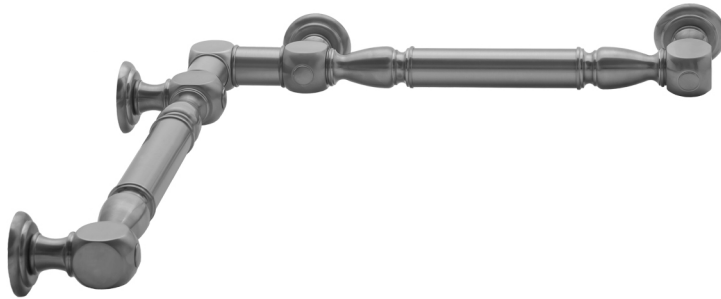

## G20 16" x 32" Inside Corner Grab Bar

### Model #: G20-16-32-IC-

#### FEATURES:

- ADA compliant when properly installed
- All brass construction, fully polished & plated
- All grab bars can be custom sized. Contact JACLO for pricing & availability
- Optional handshower sliders and toilet paper/wash cloth holders can be added only upon initial order
- Grab bars over 32" REQUIRE a middle post