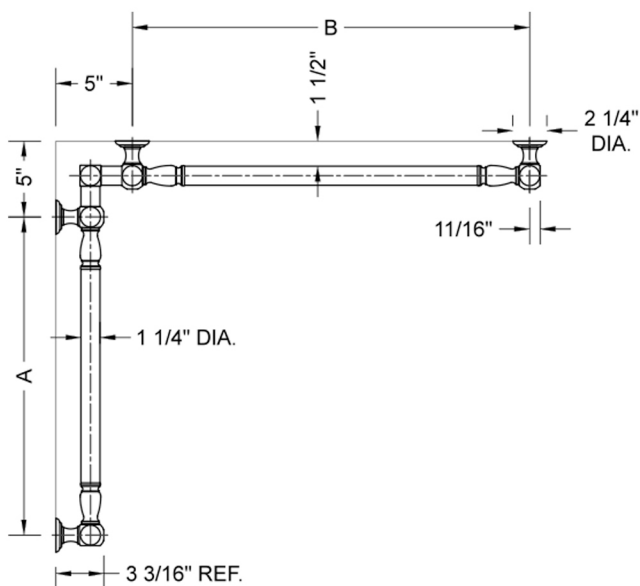

## G20 16" x 32" Inside Corner Grab Bar

#### FEATURES:

- ADA compliant when properly installed
- All brass construction, fully polished & plated
- All grab bars can be custom sized. Contact JACLO for pricing & availability
- Optional handshower sliders and toilet paper/wash cloth holders can be added only upon initial order
- Grab bars over 32" REQUIRE a middle post

#### SPECIFICATION DRAWING:

BRASS LUXURY GRAB BAR							
PART. #	DESCRIPTION	A	B	PART. #	DESCRIPTION	A	B
G20-12-12-IC	CENTER OF POST	12"	12"	G20-24-36-IC	CENTER OF POST	24"	36"
G20-12-16-IC	CENTER OF POST	12"	16"	G20-24-48-IC	CENTER OF POST	24"	48"
G20-12-24-IC	CENTER OF POST	12"	24"	G20-24-60-IC	CENTER OF POST	24"	60"
G20-12-32-IC	CENTER OF POST	12"	32"				
				G20-32-32-IC	CENTER OF POST	32"	32"
G20-12-36-IC	CENTER OF POST	12"	36"	G20-32-36-IC	CENTER OF POST	32"	36"
G20-12-48-IC	CENTER OF POST	12"	48"	G20-32-48-IC	CENTER OF POST	32"	48"
G20-12-60-IC	CENTER OF POST	12"	60"	G20-32-60-IC	CENTER OF POST	32"	60"
G20-16-16-IC	CENTER OF POST	16"	16"	G20-36-36-IC	CENTER OF POST	36"	36"
G20-16-24-IC	CENTER OF POST	16"	24"	G20-36-48-IC	CENTER OF POST	36"	48"
G20-16-32-IC	CENTER OF POST	16"	32"	G20-36-60-IC	CENTER OF POST	36"	60"
G20-16-36-IC	CENTER OF POST	16"	36"	G20-48-48-IC	CENTER OF POST	48"	48"
G20-16-48-IC	CENTER OF POST	16"	48"	G20-48-60-IC	CENTER OF POST	48"	60"
G20-16-60-IC	CENTER OF POST	16"	60"				
G20-24-24-IC	CENTER OF POST	24"	24"				
G20-24-32-IC	CENTER OF POST	24"	32"				