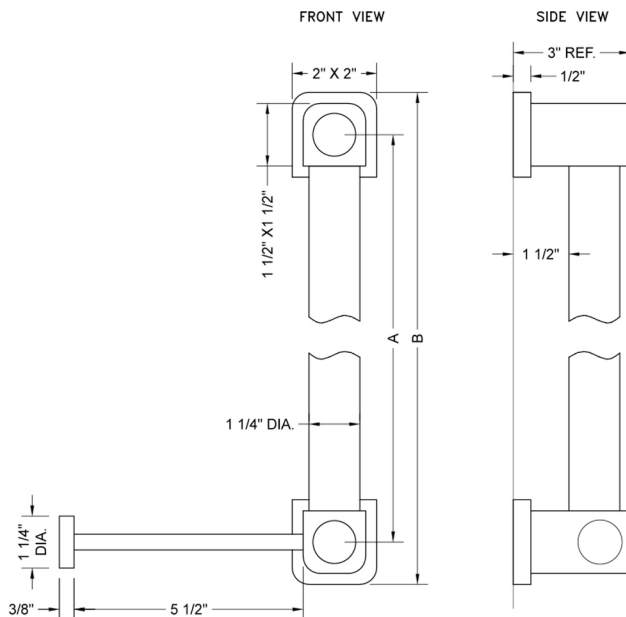

# Vertical Left Contemporary Grab Bar Toilet Paper or Wash Cloth Holder

**Model #: CNTPL90-**

## FEATURES:

- Toilet paper or wash cloth holder attachment for all luxury grab bars
- Toilet paper or wash cloth holder attachment is not intended & should not be used for weight bearing purposes
- All brass construction, fully polished & plated
- 90° right hand justified angle allows for horizontal or vertical mount

## SPECIFICATION DRAWING:

CONTEMPO LUXURY GRAB BAR 1 1/4"			
PART. #	SPECIFICS	A	B
CNTPL90-12	12" C TO C	12"	14"
CNTPL90-16	16" C TO C	16"	18"
CNTPL90-18	18" C TO C	18"	20"
CNTPL90-24	24" C TO C	24"	26"
CNTPL90-32	32" C TO C	32"	34"
CNTPL90-36	36" C TO C	36"	38"
CNTPL90-42	42" C TO C	42"	44"
CNTPL90-48	48" C TO C	48"	50"