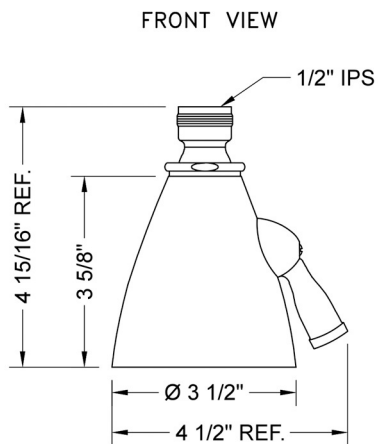

SPECIFICATION DRAWING: