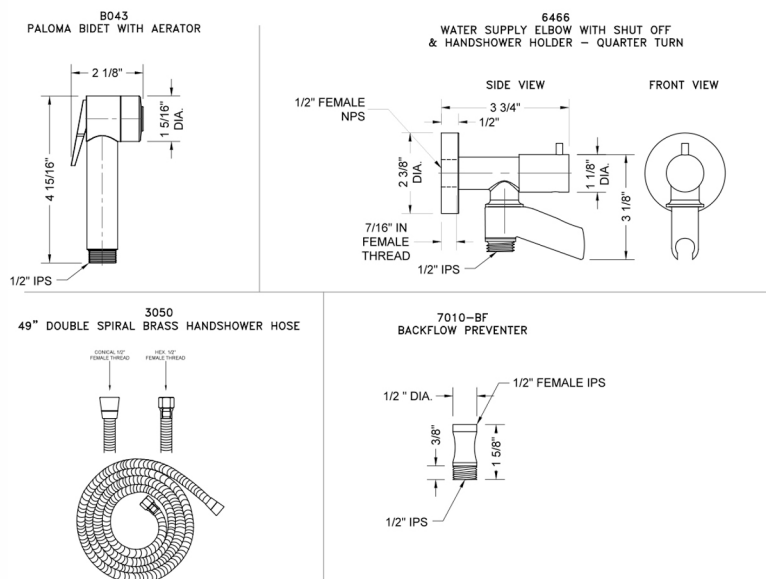

# Paloma Bidet Spray Kit with Aerator & On/Off Water Supply- 2.0 GPM

**Model #: B043-646-2.0-**

## FEATURES:

- Soft aerated bidet kit
- 1/2" Female inlet x 1/2" Male outlet
- Note:
  - Water must be turned off when not in use
- Kit includes:
  - Bidet handshower P/N B043-2.0
  - Water supply elbow with on/off valve and swivel handshower holder P/N 6466
  - Hose P/N 3049-DS
  - Dual check valve back flow preventer P/N 7010-BF

## SPECIFICATION DRAWING: