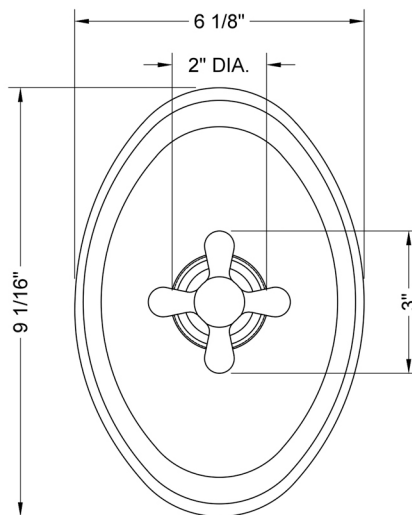

Oval Plate With Standard Cross Handle Trim For Pressure Balance Cycling Valve (J-CSV)

Model #: A498-TRIM-

FEATURES:

- All brass construction
- Rotating the handle counter clockwise turns on the water & controls the water temperature
- Requires rough valve J-CSV

SPECIFICATION DRAWING:

FRONT VIEW

COMPLIANCES: