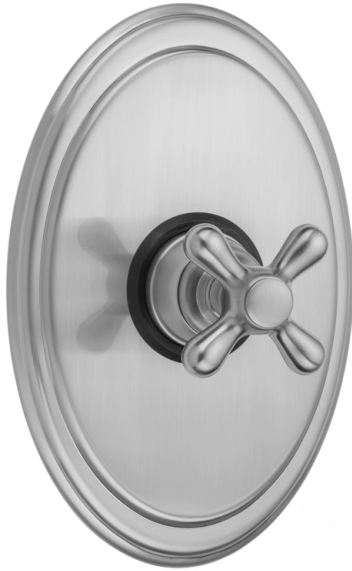

Oval Plate With Standard Cross Handle Trim For Pressure Balance Cycling Valve (J-CSV)

Model #: A498-TRIM-

FEATURES:

- All brass construction
- Rotating the handle counter clockwise turns on the water & controls the water temperature
- Requires rough valve J-CSV

AVAILABLE FINISHES:

Polished Chrome (PCH)	Satin Chrome (SC)	Bronze Umber (BU)
Satin Nickel (SN)	Pewter (PEW)	Caramel Bronze (CB)
Polished Nickel (PN)	Antique Brass (AB)	Antique Copper (ACU)
Oil-Rubbed Bronze (ORB)	Polished Brass (PB)	Polished Copper (PCU)
Vintage Bronze (VB)	Satin Brass (SB)	Rose Gold (RG)
Matte Black (MBK)	Satin Gold (SG)	Polished Gold (PG)
Black Nickel (BKN)	Bombay Gold (BG)	Jewelers Gold (JG)
Europa Bronze (EB)	White (WH)	Sedona Beige (SDB)
Tristan Brass (TB)	Unlacquered Brass (ULB)	Satin Cooper (SCU)